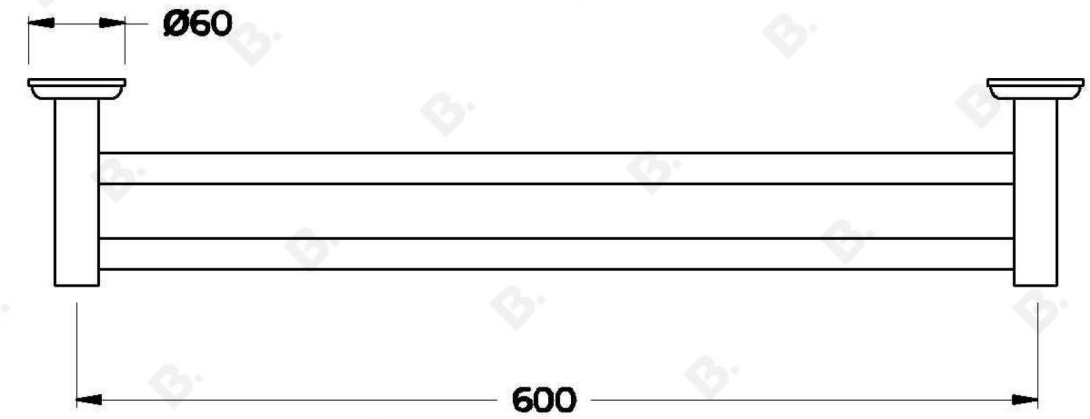

MANHATTAN TOWEL RAIL

1.9157.60.0.XX

PRODUCT DIMENSIONS:

Front view:

Side view:

Top view:

MANHATTAN TOWEL RAIL

1.9157.90.0.XX

PRODUCT DIMENSIONS:

Front view:

Side view:

Top view: