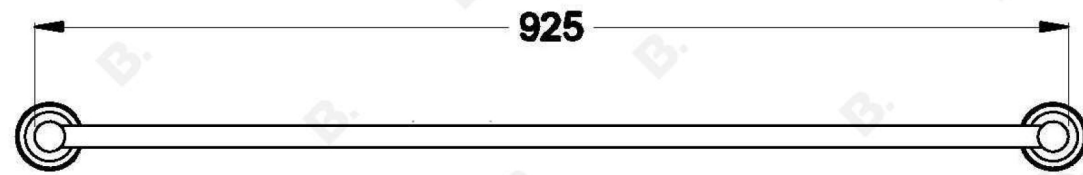

MANHATTAN TOWEL RAIL

1.9157.60.0.XX

PRODUCT DIMENSIONS:

Front view:

Side view:

Top view:

MANHATTAN TOWEL RAIL

1.9157.90.0.XX

PRODUCT DIMENSIONS:

Front view:

Side view:

Top view: