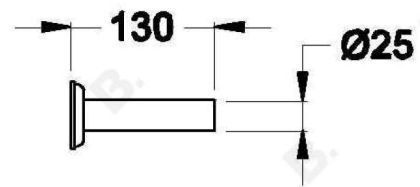

MANHATTAN TOWEL RAIL

1.9157.60.0.XX

PRODUCT DIMENSIONS:

Front view:

Side view:

Top view:

MANHATTAN TOWEL RAIL

1.9157.90.0.XX

PRODUCT DIMENSIONS:

Front view:

Side view:

Top view: