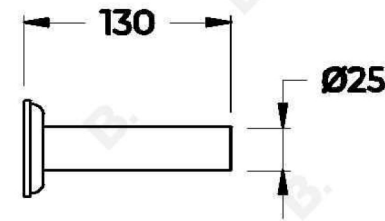

MANHATTAN TOWEL RAIL

1.9157.60.0.XX

PRODUCT DIMENSIONS:

Front view:

Side view:

Top view:

MANHATTAN TOWEL RAIL

1.9157.90.0.XX

PRODUCT DIMENSIONS:

Front view:

Side view:

Top view: