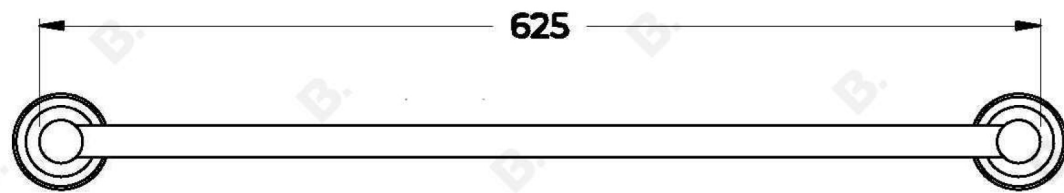

MANHATTAN TOWEL RAIL

1.9157.60.0.XX

PRODUCT DIMENSIONS:

Front view:

Side view:

Top view:

MANHATTAN TOWEL RAIL

1.9157.90.0.XX

PRODUCT DIMENSIONS:

Front view:

Side view:

Top view: