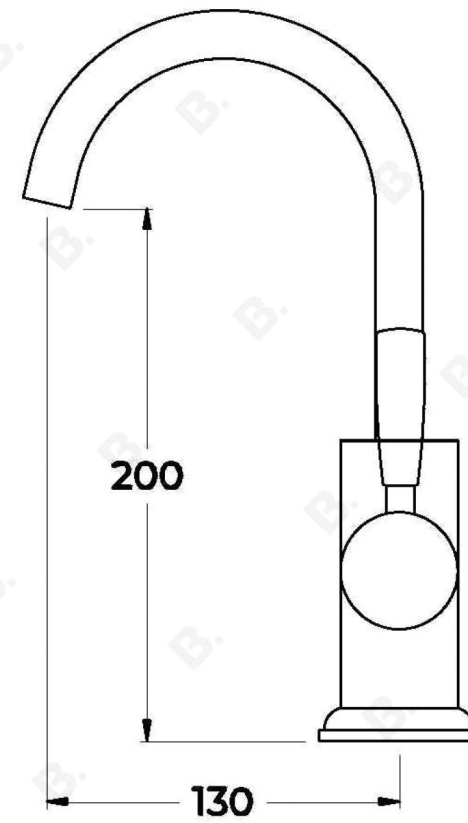

MANHATTAN BASIN MIXER

1.9103.00.0.XX

PRODUCT DIMENSIONS:

Front view:

Side view:

Top view: