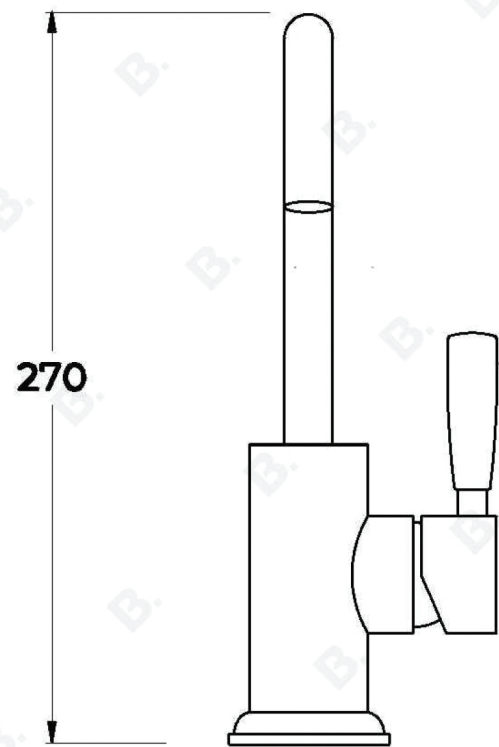

MANHATTAN BASIN MIXER

1.9103.00.0.XX

PRODUCT DIMENSIONS:

Front view:

Side view:

Top view: