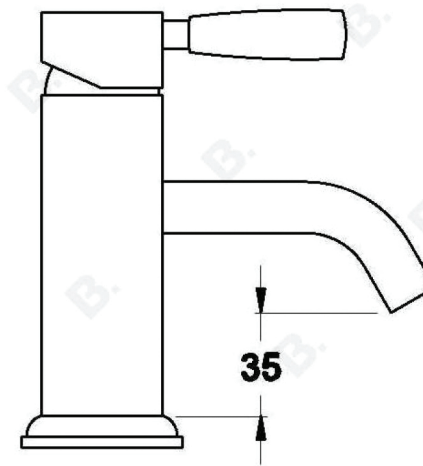

MANHATTAN BASIN MIXER

1.9102.00.0.XX

PRODUCT DIMENSIONS:

Front view:

Side view:

Top view: