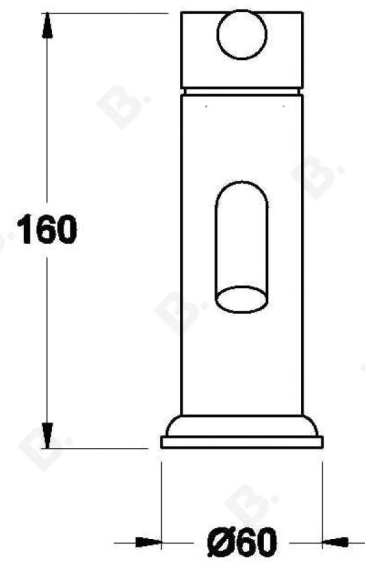

MANHATTAN BASIN MIXER

1.9102.00.0.XX

PRODUCT DIMENSIONS:

Front view:

Side view:

Top view: