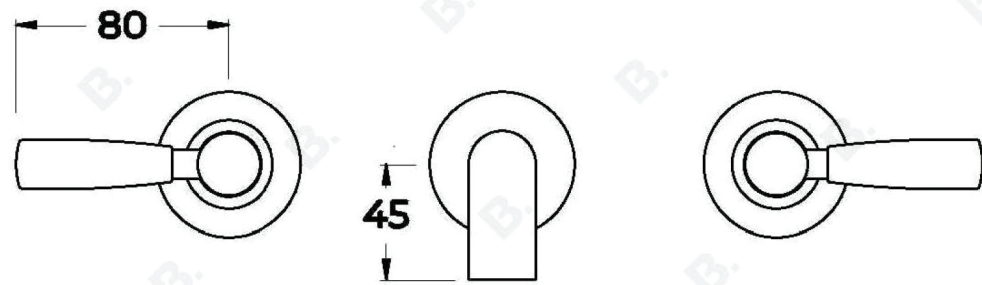

MANHATTAN WALL SET

1.9106.00.3,XX
1.9106.50.3,XX: FLOW CONTROLLED VARIANT

PRODUCT DIMENSIONS:

Front view:

Side view:

Top view: