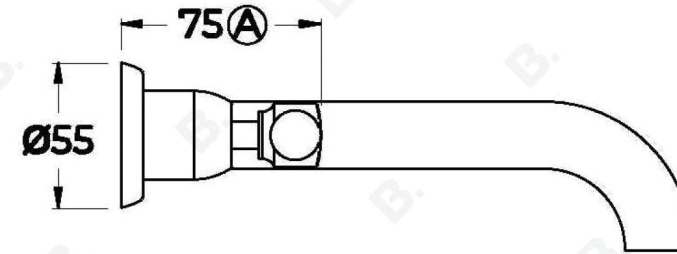

MANHATTAN WALL SET

1.9106.00.3,XX
1.9106.50.3,XX: FLOW CONTROLLED VARIANT

PRODUCT DIMENSIONS:

Front view:

Side view:

Top view: