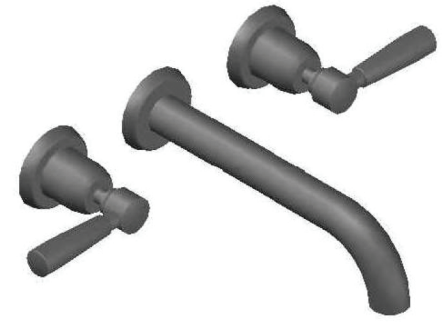

MANHATTAN WALL SET

1.9106.00.3,XX
1.9106.50.3,XX: FLOW CONTROLLED VARIANT

PRODUCT DIMENSIONS:

Front view:

Side view:

Top view: