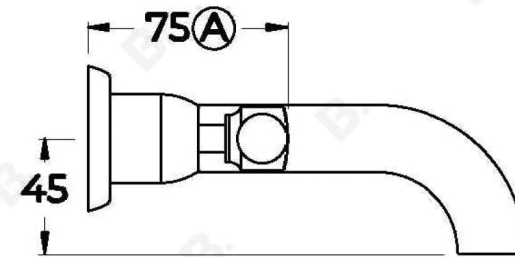

MANHATTAN WALL SET

1.9105.00.3,XX

1.9105.50.3,XX: FLOW CONTROLLED VARIANT

PRODUCT DIMENSIONS:

Front view:

Side view:

Top view: