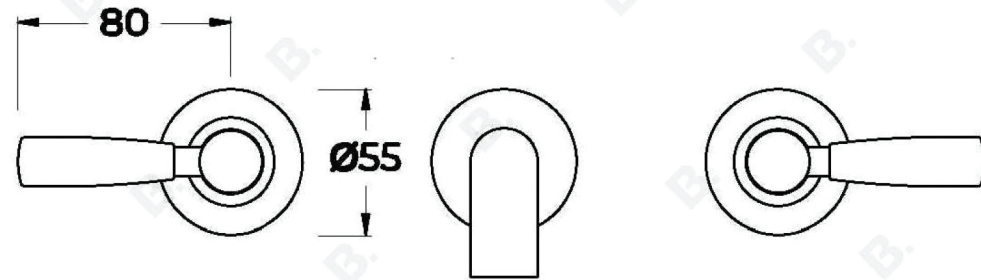

MANHATTAN WALL SET

1.9105.00.3,XX

1.9105.50.3,XX: FLOW CONTROLLED VARIANT

PRODUCT DIMENSIONS:

Front view:

Side view:

Top view: