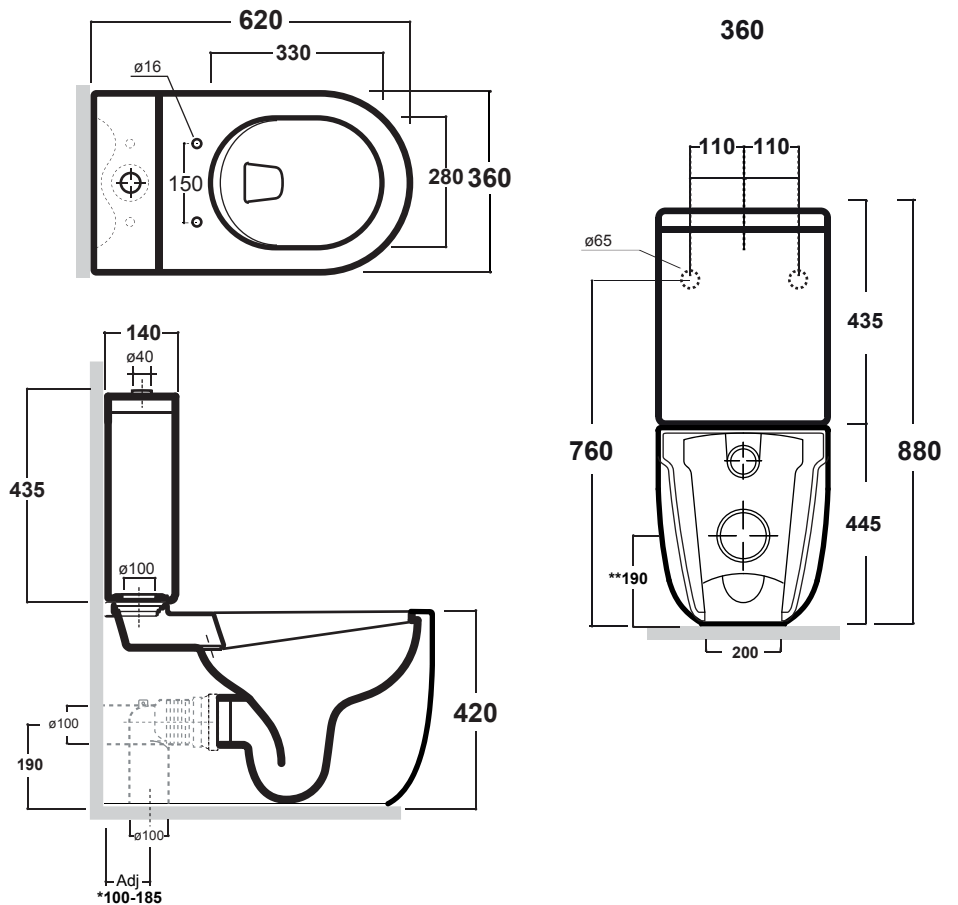

CODE

MIL001

COLOURS

White + Premium Colours

INCLUSIONS

Connector, soft close seat and fixings included.
S-trap connector supplied as standard.

NOTES

Set out
S-Trap: 100mm
P-Trap: 185mm

WELS 4-STAR RATING

Note: All dimensions are in millimetres and are subject to normal manufacturing variances.
Studio Bagno Pty Ltd reserves the right to vary specifications at any time without notice. Date modified: 10/02/2021