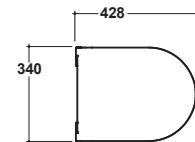

Cod. **ME020BI**

Removable duroplast seat-cover with soft-closing system. Weight 3 Kg

Cod. **PU001**

Acoustic and crash protection.