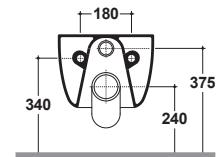

MODE WALL-HUNG WC MES02BI

CE EN 997:2015

GLOBO

Ceramic antibacterial effect
BATAFORM®

Bagno di Colore

Glazed product with
CERASLIDE®

Drain 4/2,6 lt

Cod. **MES02BI**

Wall-hung Wc No-rim 53.34h33 cm. Drain 4 / 2,6Lt. Fixing kit included. Weight 20,4Kg

Seat-cover with hinge system
to quick release