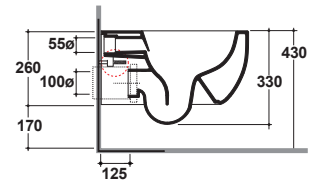

MODE WALL-HUNG WC MES02BI

CE EN 997:2015

GLOBO

Ceramic antibacterial effect
BATAFORM®

Bagno di Colore

Glazed product with
CERASLIDE®

Drain 4/2,6 lt

Cod. **MES02BI**

Wall-hung Wc No-rim 53.34h33 cm. Drain 4 / 2,6Lt. Fixing kit included. Weight 20,4Kg

Seat-cover with hinge system
to quick release