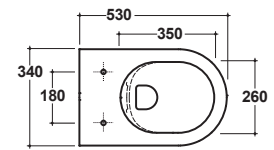

MODE WALL-HUNG WC MES02BI

CE EN 997:2015

GLOBO

Ceramic antibacterial effect
BATAFORM®

Bagno di Colore

Glazed product with
CERASLIDE®

Drain 4/2,6 lt

Cod. **MES02BI**

Wall-hung Wc No-rim 53.34h33 cm. Drain 4 / 2,6Lt. Fixing kit included. Weight 20,4Kg

Seat-cover with hinge system
to quick release