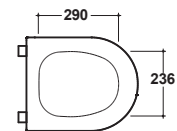

Cod. **ME020BI**

Removable duroplast seat-cover with soft-closing system. Weight 3 Kg

Cod. **PU001**

Acoustic and crash protection.