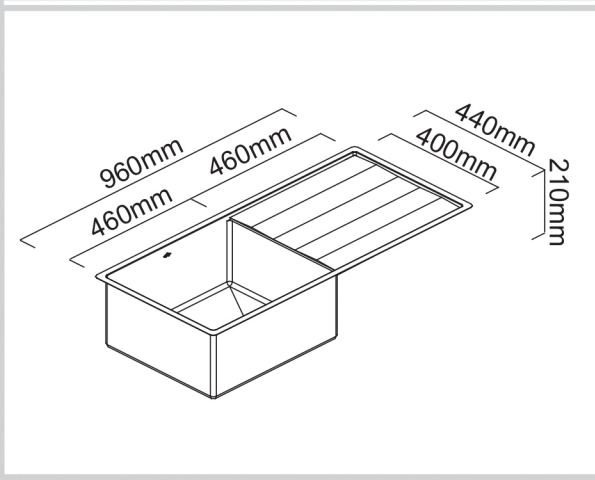

### Dimensions

### Specifications

Description	Single bowl with a drainer, undermount sink
Overall Sink Size	960mm x 440mm x 210mm deep
Bowl Dimensions	460mm x 400mm x 210mm deep
Drainer Length	455mm
Technic	Fabrication
Material	Stainless steel SUS304

### Installation

Fixings	Undermount clips supplied
Template	n/a
Min Cabinet Size	1000mm
Waste Holes	1 x 90mm square Compatible with waste disposal