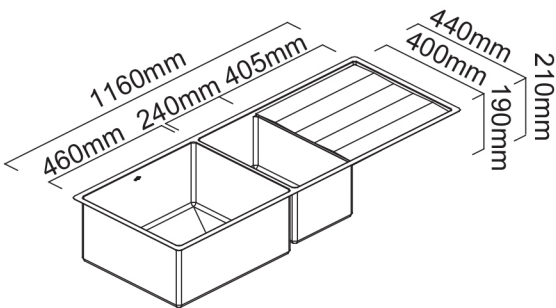

Model Code: ST460DU

Included Accessories

Optional Accessories

Dimensions

Specifications

Description	Double Bowls with a drainer, undermount sink
Overall Sink Size	1160mm x 440mm x 210mm deep
Bowl Dimensions	460mm x 400mm x 210mm deep 240mm x 400mm x 190mm deep
Drainer Length	405mm
Technic	Fabrication
Material	Stainless steel SUS304

Installation

Fixings	Undermount clips supplied
Template	n/a
Min Cabinet Size	1200mm
Waste Holes	2 x 90mm square Compatible with waste disposal

Plumbing

Waste Fittings	2 x (90mm x 2") basket wastes included
Overflow	n/a

Packaging

Carton Type	EPS protection & individual carton
Gross Weight	15.6Kg
Carton Size	1240mm x 290mm x 535mm
Pack QTY	1

SURFACE FINISH

Scotchbrite

WASTE KIT

MATERIAL

Stainless Steel

INSTALLATION OPTIONS