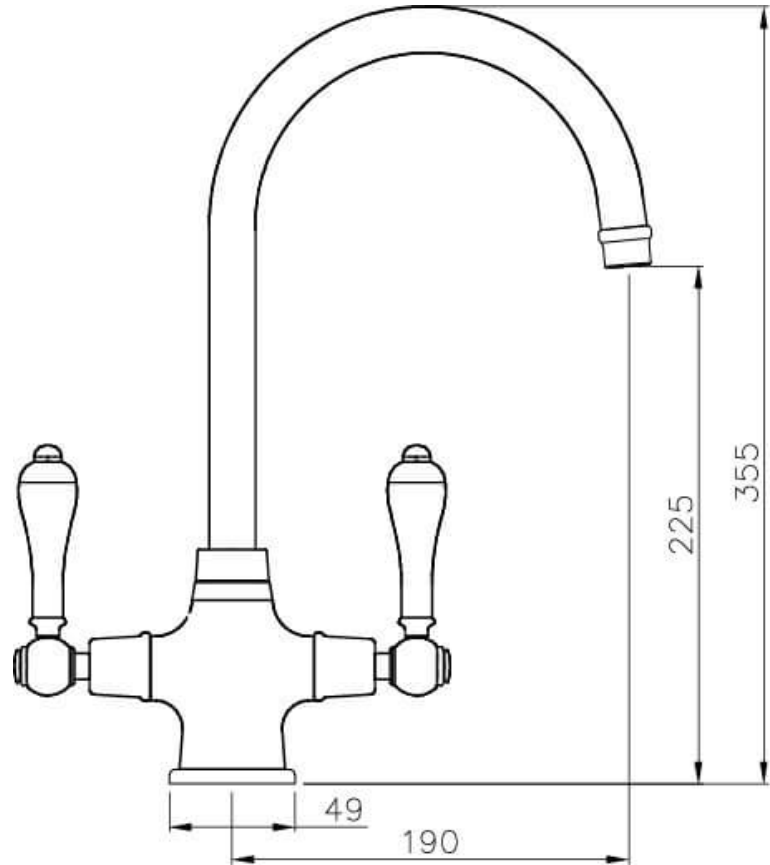

Ludlow Double Mixer Tap - Brushed Brass

Code: LU103DM-BB

BATHROOM | KITCHEN | LAUNDRY | TRADITIONAL & HAMPTONS STYLE SPECIALISTS

Specifications

- Material: Brass
- Finish: Brushed Brass
- WELS Rating: 5 Star (5.5L/min) (R:T41450)
- Quarter turn ceramic disk valves
- Watermark approved to Australian Standards
- Swivel Spout