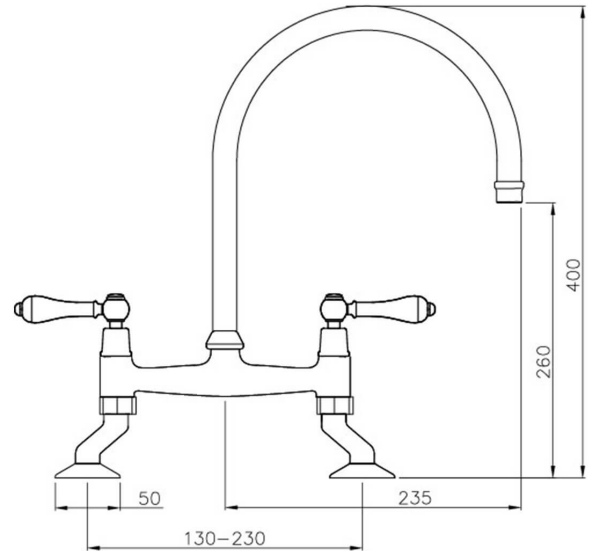

## Ludlow Bridge Mixer Tap - Chrome

**Code:** LU104BM-CH

TRADITIONAL & HAMPTONS STYLE SPECIALISTS

BATHROOM | KITCHEN | LAUNDRY

### Specifications

- Material: Brass
- Finish: Chrome
- WELS Rating: 5 Star (5.5L/min) (R:T41496)
- Watermark approved to Australian Standards
- Swivel Spout