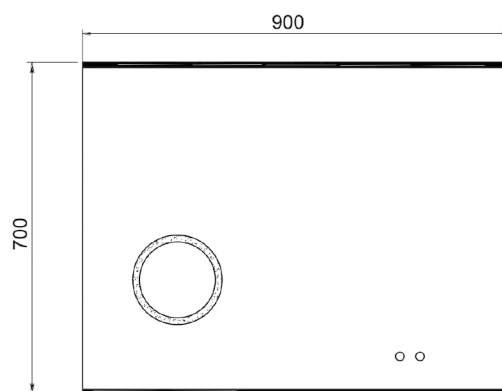

LUCY MAGNIFIQUE 900

RLUM90

Size (mm):

Width 900

Height 700

Depth 32

Orientation:

Horizontal

LUCY MAGNIFIQUE 1200

RLUM120

Size (mm):

Width	1200
Height	700
Depth	32

Orientation:

Horizontal

Features

LED Lighting	✓
Demister	✓
Copper Free Mirror	✓
Magnifier	✓

WARRANTY

5 years

*Conditions apply

LUCY MAGNIFIQUE 1500

RLUM150

Size (mm):

Width	1500
Height	750
Depth	32

Orientation: