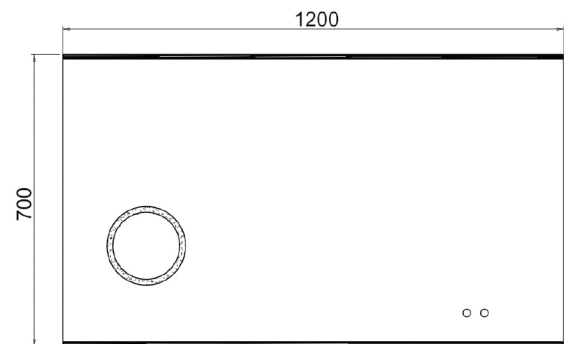

LUCY MAGNIFIQUE 900

RLUM90

Size (mm):

Width 900

Height 700

Depth 32

Orientation:

Horizontal

LUCY MAGNIFIQUE 1200

RLUM120

Size (mm):

Width	1200
Height	700
Depth	32

Orientation:

Horizontal

Features

LED Lighting	✓
Demister	✓
Copper Free Mirror	✓
Magnifier	✓

WARRANTY

5 years

*Conditions apply

LUCY MAGNIFIQUE 1500

RLUM150

Size (mm):

Width	1500
Height	750
Depth	32

Orientation: