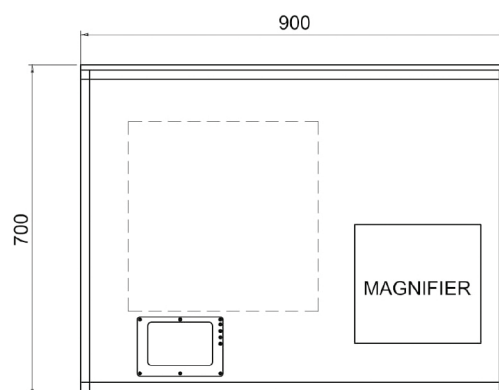

WARRANTY

5 years

*Conditions apply