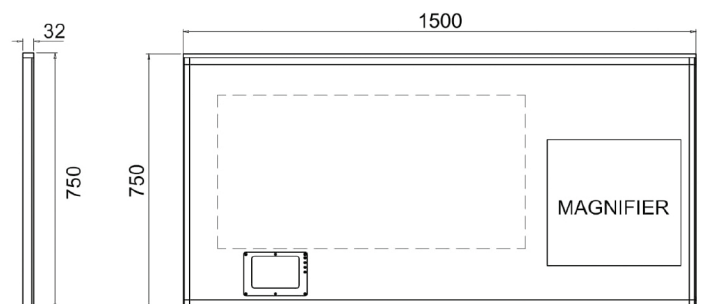

Features

LED Lighting	✓
Demister	✓
Copper Free Mirror	✓
Magnifier	✓

WARRANTY

5 years

*Conditions apply