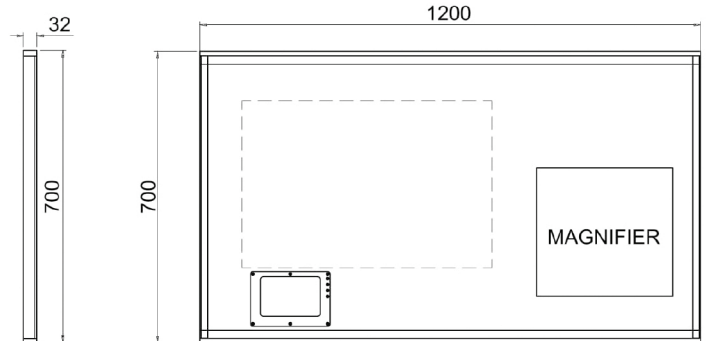

LUCY MAGNIFIQUE 900

RLUM90

Size (mm):

Width 900

Height 700

Depth 32

Orientation:

Horizontal

LUCY MAGNIFIQUE 1200

RLUM120

Size (mm):

Width	1200
Height	700
Depth	32

Orientation:

Horizontal

Features

LED Lighting	✓
Demister	✓
Copper Free Mirror	✓
Magnifier	✓

WARRANTY

5 years

*Conditions apply

LUCY MAGNIFIQUE 1500

RLUM150

Size (mm):

Width	1500
Height	750
Depth	32

Orientation: