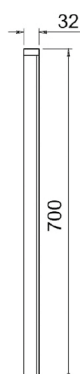

Features

LED Lighting ✓

Demister ✓

Copper Free Mirror ✓

Magnifier ✓

WARRANTY

5 years

*Conditions apply