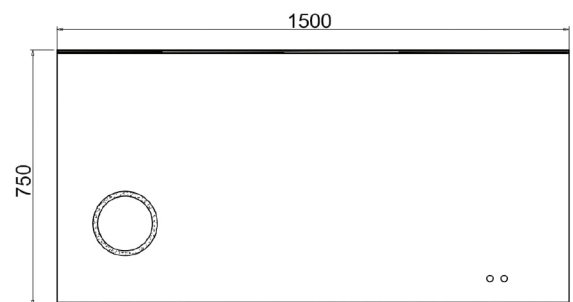

Features

LED Lighting	✓
Demister	✓
Copper Free Mirror	✓
Magnifier	✓

WARRANTY

5 years

*Conditions apply