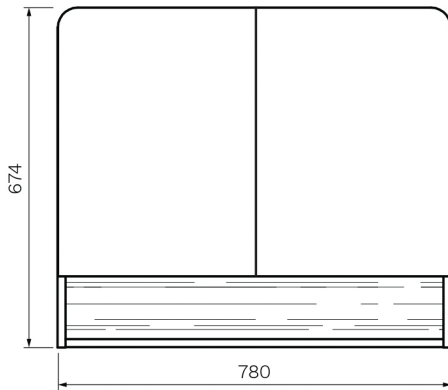

Lotus Ash 800 Mirror Storage

Product Code: LA-800.MS-MWA

The Lotus Ash Mirror Storage provides both optimum craftsmanship and luxurious design. The premium moisture resistant Multi-wood joinery ensures long lasting durability whilst the matching wood grain internal finish provides a stylish and sophisticated mirror storage.

Ash

- Colour & Finish** — Ash
- Material** — Multi-wood Polyurethane Joinery
- W x D x H** — 780 x 155 x 674mm
- Doors / Drawers** — 2 Doors
- Features** — Soft close function
- Internal** — Matching Wood Grain Finish with Glass Shelves
- Warranty** — 12 Months (Conditions Apply)