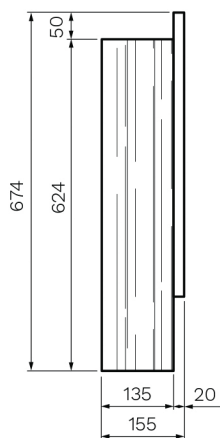

Lotus Ash 800 Mirror Storage

Product Code: LA-800.MS-MWA

The Lotus Ash Mirror Storage provides both optimum craftsmanship and luxurious design. The premium moisture resistant Multi-wood joinery ensures long lasting durability whilst the matching wood grain internal finish provides a stylish and sophisticated mirror storage.

Ash

- Colour & Finish** — Ash
- Material** — Multi-wood Polyurethane Joinery
- W x D x H** — 780 x 155 x 674mm
- Doors / Drawers** — 2 Doors
- Features** — Soft close function
- Internal** — Matching Wood Grain Finish with Glass Shelves
- Warranty** — 12 Months (Conditions Apply)