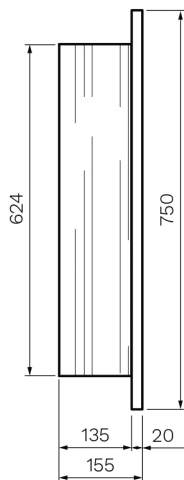

## Lotus Ash 1200 Mirror Storage

**Product Code: LA-1200.MS-MWA**

The Lotus Ash Mirror Storage provides both optimum craftsmanship and luxurious design. The premium moisture resistant Multi-wood joinery ensures long lasting durability whilst the matching wood grain internal finish provides a stylish and sophisticated mirror storage.

Ash

- Colour & Finish** — Ash
- Material** — Multi-wood Polyurethane Joinery
- W x D x H** — 1200 x 155 x 750mm
- Doors / Drawers** — 2 Doors
- Features** — Soft close function
- Internal** — Matching Wood Grain Finish with Glass Shelves
- Warranty** — 12 Months (Conditions Apply)