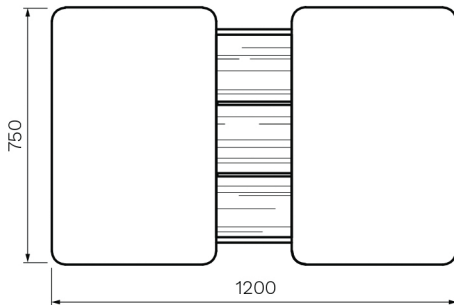

## Lotus Ash 1200 Mirror Storage

**Product Code: LA-1200.MS-MWA**

The Lotus Ash Mirror Storage provides both optimum craftsmanship and luxurious design. The premium moisture resistant Multi-wood joinery ensures long lasting durability whilst the matching wood grain internal finish provides a stylish and sophisticated mirror storage.

Ash

- Colour & Finish** — Ash
- Material** — Multi-wood Polyurethane Joinery
- W x D x H** — 1200 x 155 x 750mm
- Doors / Drawers** — 2 Doors
- Features** — Soft close function
- Internal** — Matching Wood Grain Finish with Glass Shelves
- Warranty** — 12 Months (Conditions Apply)