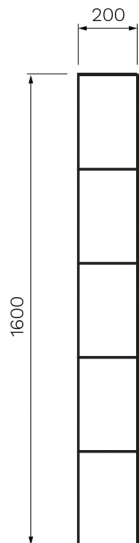

# Loom Side Storage Opened Shelf (Only)

**Product Code: LM-SSO-BW**

The Loom Side Storage Opened Shelf (Only) is surrounded by a black metal frame encasing 5 shelves on display.

\* Complete Loom Side Storage Cabinet with Open Shelf Set (LM-SS-BW) shown above

Black Walnut

<b>Colour &amp; Finish</b>	— Black Walnut (BW)
<b>Material</b>	— Premium Moisture-resistant joinery, Natural solid veneer and Black metal
<b>Dimensions</b>	— 200 x 200 x 1600mm
<b>Doors / Drawers</b>	— 0
<b>Features</b>	— N/A
<b>Internal</b>	— Black walnut
<b>Warranty</b>	— 10 Years (Conditions Apply)