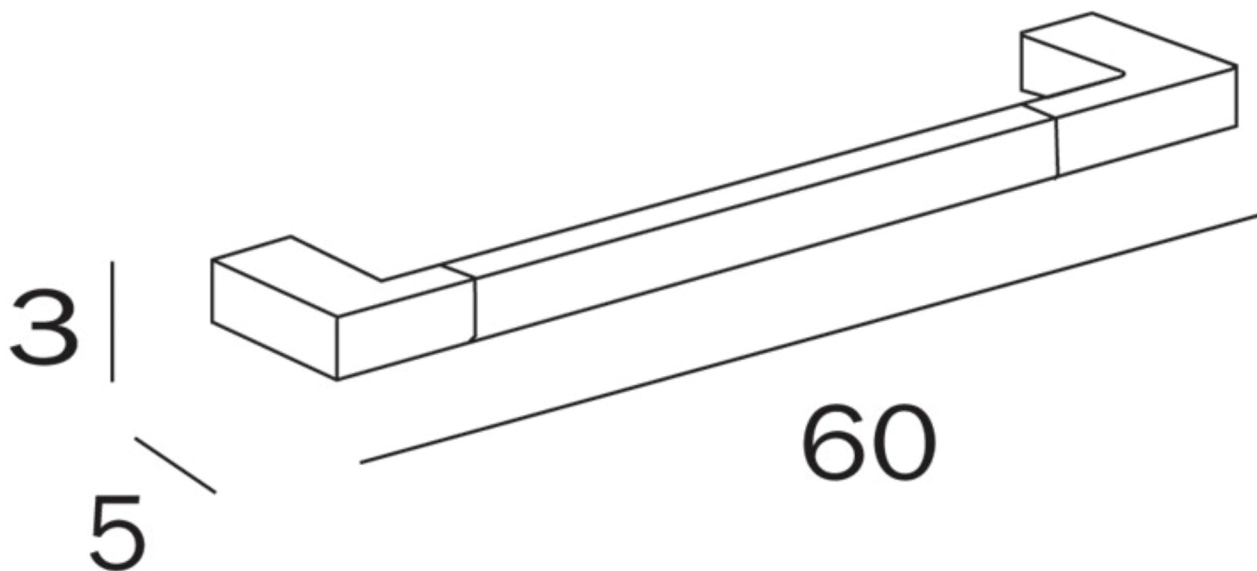

**LOGIC**  
**600mm GRAB BAR**  
(Chrome - A3395C)

Features:  
Tested to AS 1428.1-2009 (+A1)  
150kg load rating

**LOGIC**  
**450mm GRAB BAR**  
(Chrome - A3395B)

Features:  
Tested to AS 1428.1-2009 (+A1)  
150kg load rating

**LOGIC**  
**600mm GRAB BAR**  
(Chrome - A3395C)

*Just*  
BATHROOMWARE

Features:  
Tested to AS 1428.1-2009 (+A1)  
150kg load rating