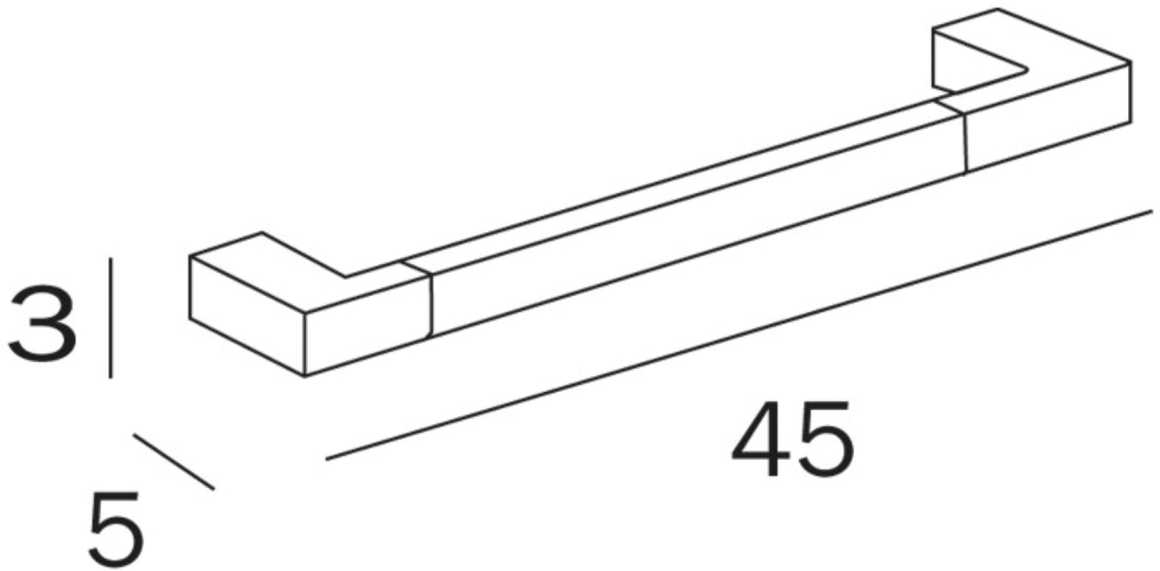

**LOGIC**  
**600mm GRAB BAR**  
(Chrome - A3395C)

Features:  
Tested to AS 1428.1-2009 (+A1)  
150kg load rating

**LOGIC**  
**450mm GRAB BAR**  
(Chrome - A3395B)

Features:  
Tested to AS 1428.1-2009 (+A1)  
150kg load rating

**LOGIC**  
**600mm GRAB BAR**  
(Chrome - A3395C)

*Just*  
BATHROOMWARE

Features:  
Tested to AS 1428.1-2009 (+A1)  
150kg load rating