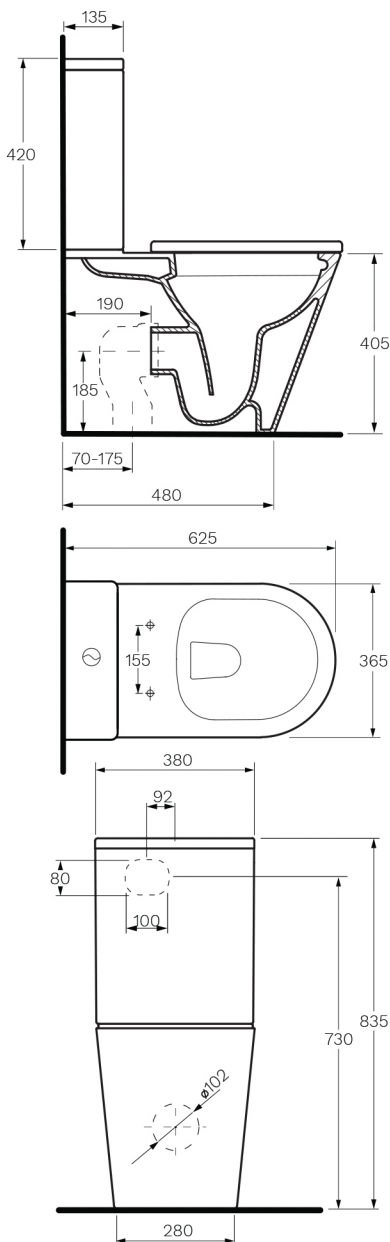

Linfa Wall Faced Suite

Product Code: PN760

The Linfa Wall Faced Suite combines a classically simple design aesthetic with outstanding Rimless performance. Features a compact, smooth sided wall faced pan complete with slim, soft close seat. A compact, smooth sided wall faced suite complete with an impressive heavy grade, lift off, soft close toilet seat. The Linfa comes standard in PARISI's Easy Clean ceramic glaze which ensures maximum cleaning of the inner bowl is achieved.

Specifications

Colour / Finish	— White / Gloss
Material	— Ceramic
Rim Type	— PARISI Rimless
Seat Type	— Soft close / slim heavy grade / easy lift-off / UV resistant / antibacterial (PN5765)
Surface Hygiene	— Easy Clean Antibacterial Protection
Dimensions	— 365 x 625 x 835mm
P Trap	— 185mm height FFL
S Trap	— 70 - 175mm using PN0030 connector (included) Optional Variable Set out 180 - 220mm using PN0045 connector (to be ordered separately)
Water Inlet	— Back Inlet 750mm height FFL / Bottom Inlet L&R
WELS	— 4 STAR 4.5/3L 3.4L Average Flush
Pan Fixing	— PW9043 (included)
Warranty	— 10 years 1 year on seat