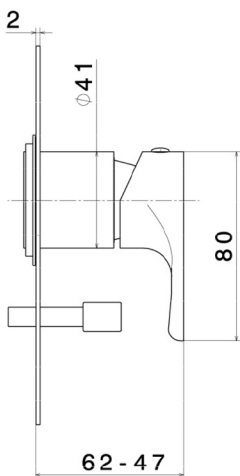

## Linfa II Matt Black Wall Diverter Mixer

**Product Code: 69470Q.02.093**

The Linfa II Matt Black collection, Made in Italy, combines a minimalist and elegant design. Along with the durable matt black finish, the Linfa II collection represents a new style option for the modern bathroom.

**Specifications**

<b>Colour / Finish</b>	—	Black / Matt
<b>Material</b>	—	Brass
<b>Recessed Body</b>	—	10862.00.000
<b>Dress Fittings</b>	—	69470EQ.02.093
<b>Application</b>	—	To divert between 2 outlets
<b>Warranty</b>	—	2 years parts and labour on finish, 5 years parts and labour on components