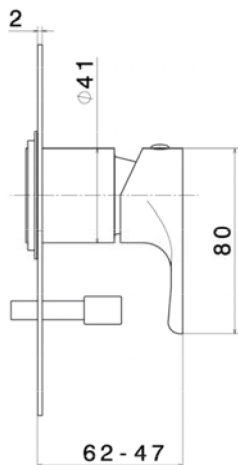

## Linfa II Matt Black Wall Diverter Mixer

**Product Code: 69470Q.02.093**

The Linfa II Matt Black collection, Made in Italy, combines a minimalist and elegant design. Along with the durable matt black finish, the Linfa II collection represents a new style option for the modern bathroom.

### Specifications

<b>Colour / Finish</b>	—	Black / Matt
<b>Material</b>	—	Brass
<b>Recessed Body</b>	—	10862.00.000
<b>Dress Fittings</b>	—	69470EQ.02.093
<b>Application</b>	—	To divert between 2 outlets
<b>Warranty</b>	—	2 years parts and labour on finish, 5 years parts and labour on components