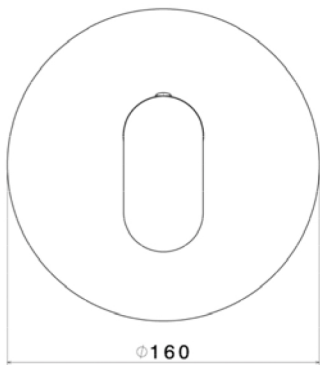

## Linfa II Matt Black Wall Diverter Mixer

**Product Code: 69470Q.02.093**

The Linfa II Matt Black collection, Made in Italy, combines a minimalist and elegant design. Along with the durable matt black finish, the Linfa II collection represents a new style option for the modern bathroom.

### Specifications

<b>Colour / Finish</b>	—	Black / Matt
<b>Material</b>	—	Brass
<b>Recessed Body</b>	—	10862.00.000
<b>Dress Fittings</b>	—	69470EQ.02.093
<b>Application</b>	—	To divert between 2 outlets
<b>Warranty</b>	—	2 years parts and labour on finish, 5 years parts and labour on components