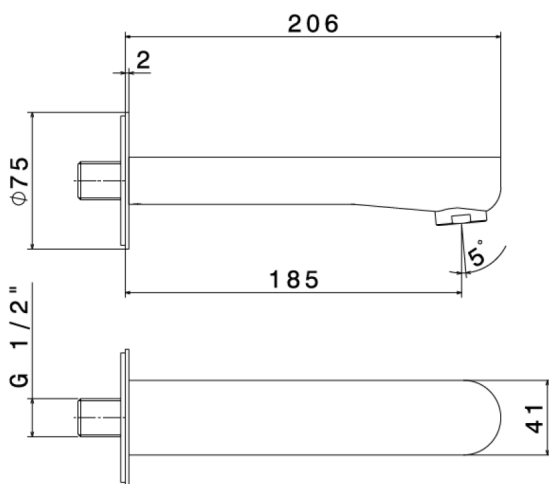

# Linfa II Matt Black Wall Bath Spout

**Product Code: 67038.02.093**

The Linfa II Matt Black collection, Made in Italy, combines a minimalist and elegant design. Along with the durable matt black finish, the Linfa II collection represents a new style option for the modern bathroom.

## Specifications

<b>Colour / Finish</b>	—	Black / Matt
<b>Material</b>	—	Brass
<b>Fittings</b>	—	Supplied with body. Body is required at rough-in stage
<b>Application</b>	—	Over bath
<b>Warranty</b>	—	2 years parts and labour on finish, 5 years parts and labour on components