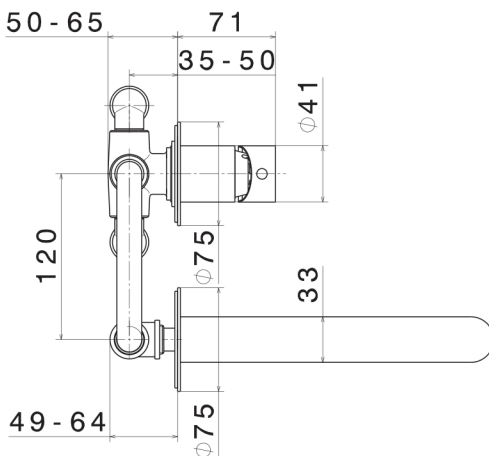

Linfa II Matt Black Wall Basin Mixer with Spout (individual flanges)

Product Code: 69430Q.02.093

The Linfa II Matt Black collection, Made in Italy, combines a minimalist and elegant design. Along with the durable matt black finish, the Linfa II collection represents a new style option for the modern bathroom.

Specifications

Colour / Finish	—	Black / Matt
Material	—	Brass
Fittings	—	Body, dress fitting and fixed breech piece included
Spout	—	209mm reach. Concealed aerator
WELS	—	6 star 4L/min flow
Application	—	Over basin
Warranty	—	2 years parts and labour on finish, 5 years parts and labour on components