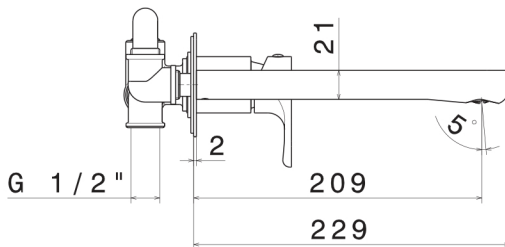

Linfa II Matt Black Wall Basin Mixer with Spout (individual flanges)

Product Code: 69430Q.02.093

The Linfa II Matt Black collection, Made in Italy, combines a minimalist and elegant design. Along with the durable matt black finish, the Linfa II collection represents a new style option for the modern bathroom.

Specifications

Colour / Finish	—	Black / Matt
Material	—	Brass
Fittings	—	Body, dress fitting and fixed breech piece included
Spout	—	209mm reach. Concealed aerator
WELS	—	6 star 4L/min flow
Application	—	Over basin
Warranty	—	2 years parts and labour on finish, 5 years parts and labour on components