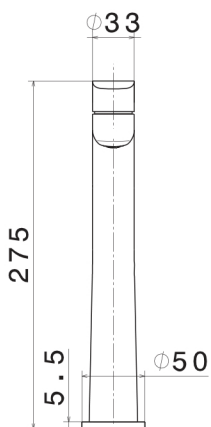

# Linfa II Matt Black High Basin Mixer

**Product Code: 69415Q.02.093**

The Linfa II Matt Black collection, Made in Italy, combines a minimalist and elegant design. Along with the durable matt black finish, the Linfa II collection represents a new style option for the modern bathroom.

## Specifications

<b>Colour / Finish</b>	—	Black / Matt
<b>Material</b>	—	Brass
<b>Operation</b>	—	Tilt and Turn
<b>Spout</b>	—	218mm reach, aerated
<b>WELS</b>	—	6 star 4.5L/min Flow
<b>Warranty</b>	—	2 years parts and labour on finish, 5 years parts and labour on components