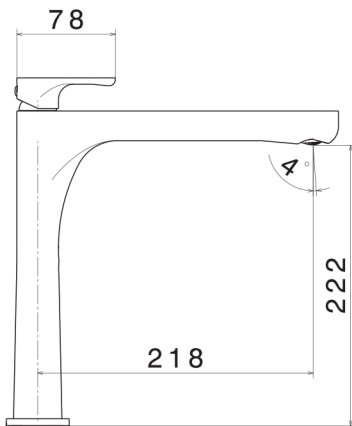

# Linfa II Matt Black High Basin Mixer

**Product Code: 69415Q.02.093**

The Linfa II Matt Black collection, Made in Italy, combines a minimalist and elegant design. Along with the durable matt black finish, the Linfa II collection represents a new style option for the modern bathroom.

## Specifications

<b>Colour / Finish</b>	—	Black / Matt
<b>Material</b>	—	Brass
<b>Operation</b>	—	Tilt and Turn
<b>Spout</b>	—	218mm reach, aerated
<b>WELS</b>	—	6 star 4.5L/min Flow
<b>Warranty</b>	—	2 years parts and labour on finish, 5 years parts and labour on components