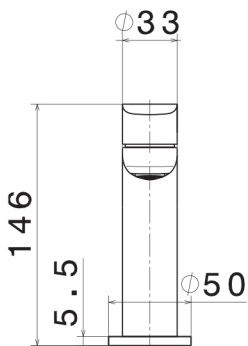

Linfa II Matt Black Basin Mixer

Product Code: 69412Q.02.093

The Linfa II Matt Black collection, Made in Italy, combines a minimalist and elegant design. Along with the durable matt black finish, the Linfa II collection represents a new style option for the modern bathroom.

Specifications

Colour / Finish	—	Black / Matt
Material	—	Brass
Operation	—	Tilt and Turn
Spout	—	125mm reach, aerated
WELS	—	6 star 4.5L/min Flow
Warranty	—	2 years parts and labour on finish, 5 years parts and labour on components