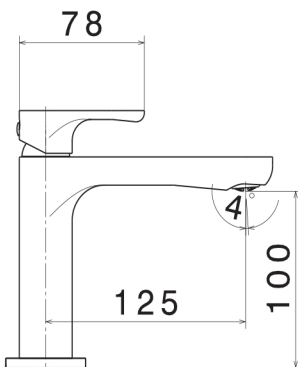

Linfa II Matt Black Basin Mixer

Product Code: 69412Q.02.093

The Linfa II Matt Black collection, Made in Italy, combines a minimalist and elegant design. Along with the durable matt black finish, the Linfa II collection represents a new style option for the modern bathroom.

Specifications

Colour / Finish	—	Black / Matt
Material	—	Brass
Operation	—	Tilt and Turn
Spout	—	125mm reach, aerated
WELS	—	6 star 4.5L/min Flow
Warranty	—	2 years parts and labour on finish, 5 years parts and labour on components