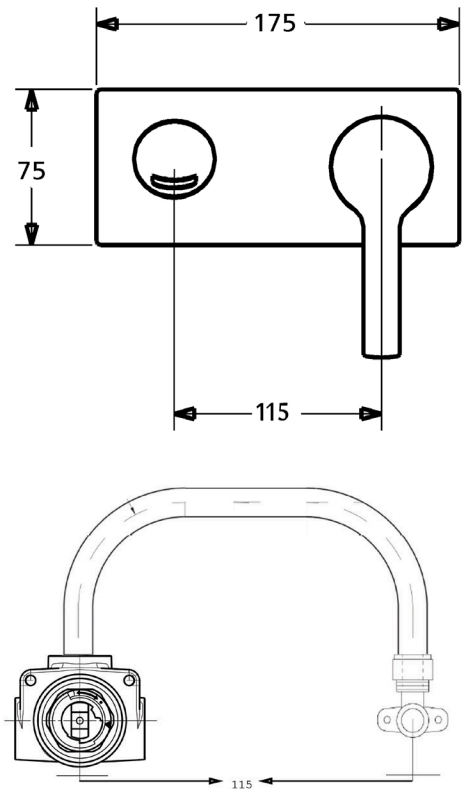

HANSA

**HANSALIGNA
WALL MOUNTED BASIN/BATH MIXER**

Product Image

Use as a bath mixer by changing to the full flow aerator provided.

Technical Specification

Description

HansaLigna Wall Mounted Basin/Bath Mixer
WELS 5 Star / 5 Lpm
190mm Spout

Chrome Trim and Spout
Body with Breech

A497970165XB
50500100BR

Additional Information

- 15 Year Warranty* Conditions Apply
- German Engineered
- 35mm Cartridge
- Variable volume & temperature limiter
- Spout can be positioned on left or right