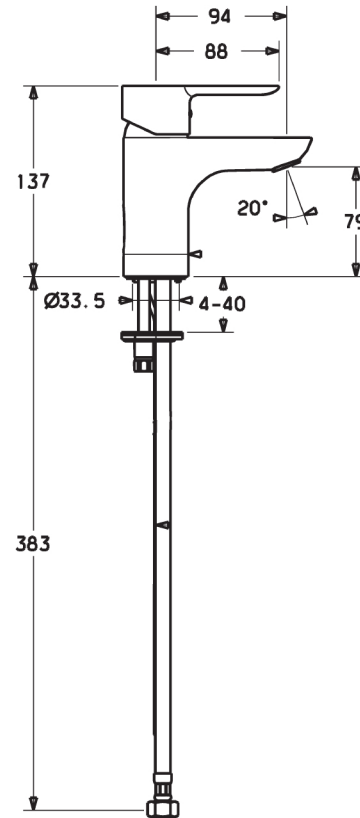

**HANSA**

**HANSALIGNA BASIN MIXER**

**Product Image**

**Technical Specification**

**Description**

HansaLigna Basin Mixer  
WELS 5 Star / 6Lpm

**060722030037**

**Additional Information**

- 15 year Warranty\* Conditions Apply
- German Engineered
- 35mm Cartridge
- Variable volume & temperature limiter