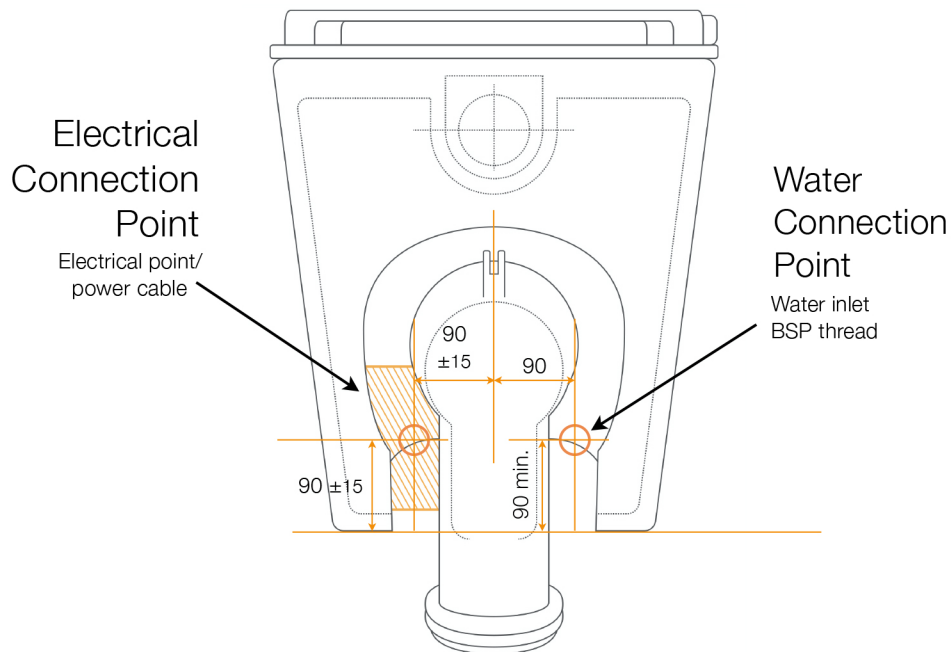

LENZACOMFORT+

WALL FACE PAN

CODE: LZ210

Just
BATHROOMWARE

gallaria

intelligentbathrooms®

WATER &
ELECTRICAL
CONNECTION
DETAILS

REAR VIEW

WELS: 0016
WM: 030025