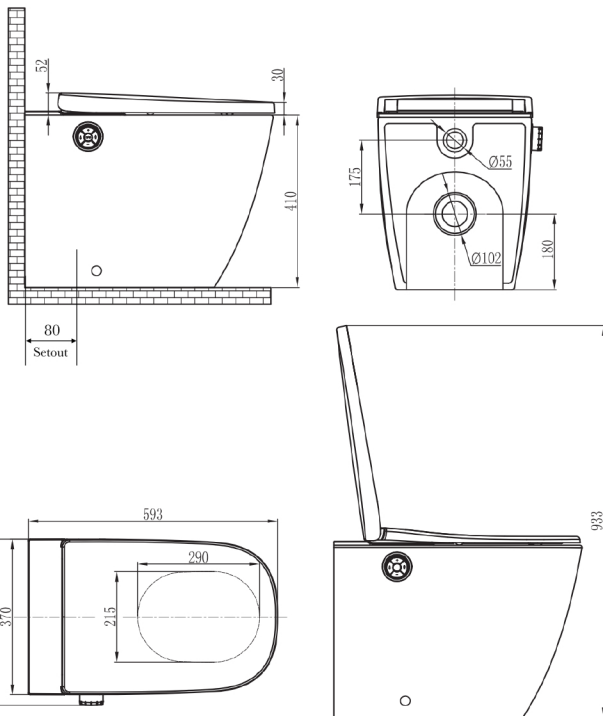

# LENZACOMFORT+

WALL FACE PAN

CODE: LZ210

**gallaria**

intelligentbathrooms®

- Inclusions**
- ✓ LENZACOMFORT+ WALL FACE PAN with Intelligent Bidet Seat
  - ✓ Wireless remote control
  - ✓ Waste pipes
  - ✓ Water filter
  - ✓ Check valve/ball valve & inlet hose
- Features**
- Instantly heated water
  - Self-cleaning shower spray nozzle with rear and woman's wash functions, oscillating and pulsating spray, adjustable water temperature, water pressure and nozzle position
  - Air blower/dryer
  - Deodoriser
  - Built-in LED night light
  - Soft close seat
  - Rimless pan for reduced bacteria build-up
  - Fully concealed water and electrical connections
  - Back-flow Prevention (Air Gap)

### Notes for the installer

Setout: 80mm

The maximum water pressure for water supply is 500kpa.

Power supply requirements: Dedicated 10A min, 220~240V AC, 50/60Hz supply

The water filter has a service life of approximately 12 months.

REAR VIEW

WELS: 0016  
WM: 030025