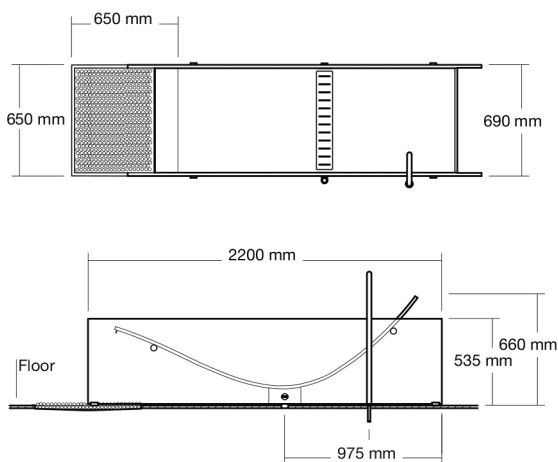

Le Cob Bath

Available finishes

Solid surface white, glass and charcoal pebbles.

Assembly

Le Cob assembly includes:

- 19 mm glass sides
- Formed solid surface chaise lounge
- Solid surface drainage grate
- Smart valve waste
- Stainless steel overflow tray
- Stainless steel mesh grate
- Pebbles

Cleaning

Solid surface - Clean with a mild detergent and a soft cloth.
For more stubborn marks a very mild abrasive cleaner can be used with a soft cloth over the entire surface in wide circular motions.
Finish by cleaning off detergents with a soft wet cloth and towel dry.

Glass - Clean with warm soapy water or non acidic, mild detergent and a soft cloth. Finish by cleaning off detergents with a soft wet cloth and towel dry.

Additional information and recommended fittings

Ulisse 950 mm floor outlet.

Important

This is not an installation guide.
Please contact OMVIVO for technical details.
Product specifications are subject to alteration without notice.

© OMVIVO Pty Ltd. 2001.

Assembly

design Omvivo

OMVIVO

Just
BATHROOMWARE

Omvivo Pty Ltd Schiavello Complex
1 Sharps Road Tullamarine
Victoria Australia 3043

T: + 61 3 9339 8130
F: + 61 3 9330 8611
info@omvivo.com

www.omvivo.com

Note: due to varying manufacturing methods, the dimensions illustrated here are nominal and subject to change.
Omvivo has detailed, to the best of its ability, the most approximate measurement possible for each product given the method of manufacturing used.