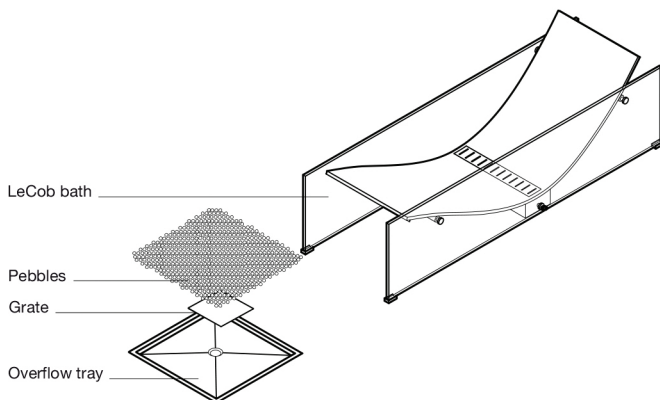

Le Cob Bath

Available finishes

Solid surface white, glass and charcoal pebbles.

Assembly

Le Cob assembly includes:

- 19 mm glass sides
- Formed solid surface chaise lounge
- Solid surface drainage grate
- Smart valve waste
- Stainless steel overflow tray
- Stainless steel mesh grate
- Pebbles

Cleaning

Solid surface - Clean with a mild detergent and a soft cloth.
For more stubborn marks a very mild abrasive cleaner can be used with a soft cloth over the entire surface in wide circular motions.
Finish by cleaning off detergents with a soft wet cloth and towel dry.

Glass - Clean with warm soapy water or non acidic, mild detergent and a soft cloth. Finish by cleaning off detergents with a soft wet cloth and towel dry.

Additional information and recommended fittings

Ulisse 950 mm floor outlet.

Important

This is not an installation guide.
Please contact OMVIVO for technical details.
Product specifications are subject to alteration without notice.

© OMVIVO Pty Ltd. 2001.

Assembly

design Omvivo

OMVIVO

Just
BATHROOMWARE

Omvivo Pty Ltd Schiavello Complex
1 Sharps Road Tullamarine
Victoria Australia 3043

T: + 61 3 9339 8130
F: + 61 3 9330 8611
info@omvivo.com

www.omvivo.com

Note: due to varying manufacturing methods, the dimensions illustrated here are nominal and subject to change.
Omvivo has detailed, to the best of its ability, the most approximate measurement possible for each product given the method of manufacturing used.