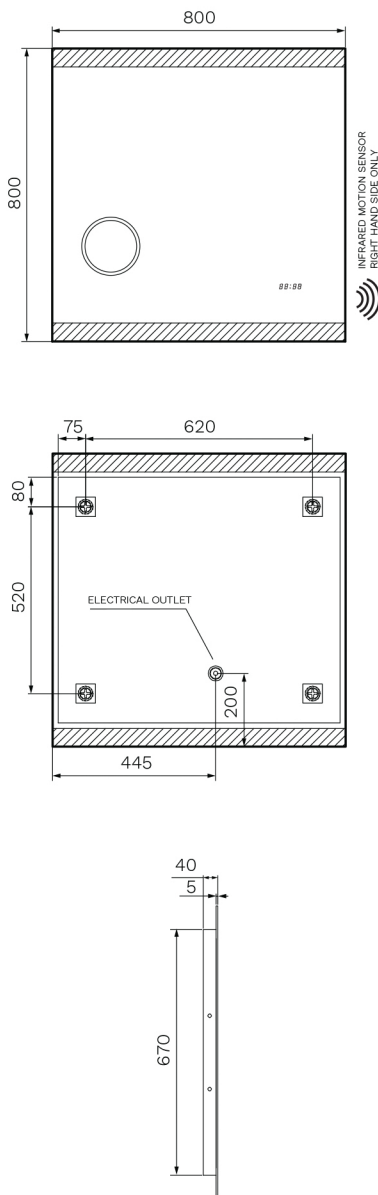

Laser 80 Mirror

Product Code: PM.010

The Laser Mirror with Magnifier and backlit LED lighting will light up your bathroom.

The mirror must not be installed 150mm from any object, including walls or other bathroom furniture.

Colour & Finish	— Mirror
Material	— Glass Mirror
Dimensions	— 800 x 40 x 800mm
Features	— Hardwired Backlit LED Lighting, Defogger, Digital Clock, 3x Magnification with LED surround, Infrared Sensor
IP Rating	— IP 44
Warranty	— 5 Years (Conditions Apply)