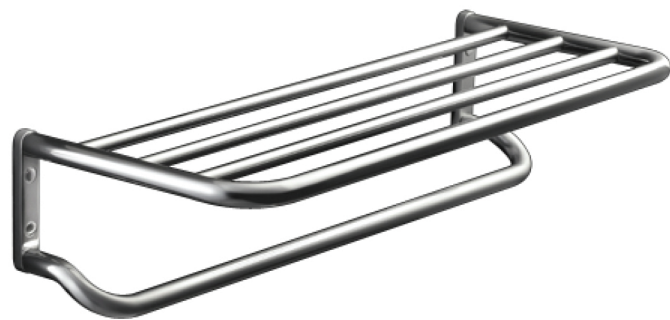

L'Hotel Towel Rack

Product Code: NE0210

Made from solid brass the contemporary curves and clean lines of the L'Hotel collection provide both a durable and a practical solution for your bathroom.

Polished
Chrome

Colour & Finish	— Chrome Polished
Material	— Brass
Dimensions	— 620 x 250 x 150mm
Fixings	— Dual Fixings
Warranty	— 15 Years (Conditions Apply)

PARISI