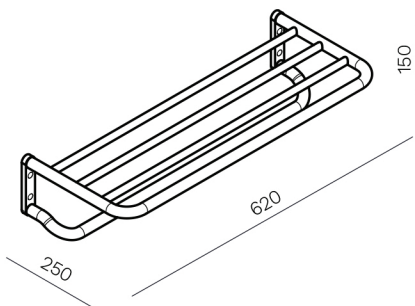

L'Hotel Towel Rack

Product Code: NE0210

Made from solid brass the contemporary curves and clean lines of the L'Hotel collection provide both a durable and a practical solution for your bathroom.

Polished
Chrome

Colour & Finish	— Chrome Polished
Material	— Brass
Dimensions	— 620 x 250 x 150mm
Fixings	— Dual Fixings
Warranty	— 15 Years (Conditions Apply)

PARISI