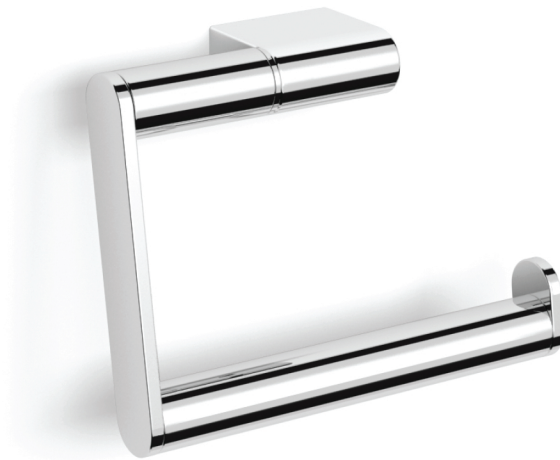

## L'Hotel Toilet Roll Holder

**Product Code: NE026**

Made from solid brass the contemporary curves and clean lines of the L'Hotel collection provide both a durable and a practical solution for your bathroom.

Polished  
Chrome

- Colour & Finish** — Chrome Polished
- Material** — Brass
- Dimensions** — 130 x 40 x 100mm
- Fixings** — Dual Fixings
- Warranty** — 15 Years (Conditions Apply)

PARISI

## L'Hotel Toilet Roll Holder (Left)

**Product Code: NE026.L**

Made from solid brass the contemporary curves and clean lines of the L'Hotel collection provide both a durable and a practical solution for your bathroom.

  
Polished  
Chrome

<b>Colour &amp; Finish</b>	— Chrome Polished
<b>Material</b>	— Brass
<b>Dimensions</b>	— 130 x 40 x 100mm
<b>Fixings</b>	— Dual Fixings
<b>Warranty</b>	— 15 Years (Conditions Apply)