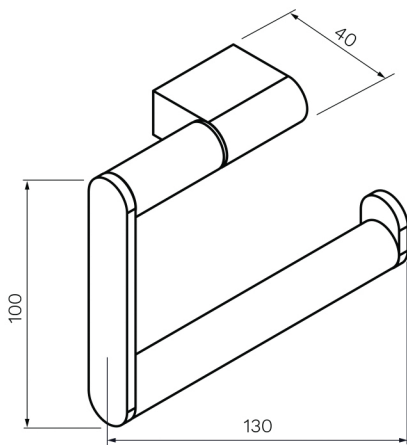

## L'Hotel Toilet Roll Holder

**Product Code: NE026**

Made from solid brass the contemporary curves and clean lines of the L'Hotel collection provide both a durable and a practical solution for your bathroom.

Polished  
Chrome

- Colour & Finish** — Chrome Polished
- Material** — Brass
- Dimensions** — 130 x 40 x 100mm
- Fixings** — Dual Fixings
- Warranty** — 15 Years (Conditions Apply)

PARISI

## L'Hotel Toilet Roll Holder (Left)

**Product Code: NE026.L**

Made from solid brass the contemporary curves and clean lines of the L'Hotel collection provide both a durable and a practical solution for your bathroom.

  
Polished  
Chrome

<b>Colour &amp; Finish</b>	— Chrome Polished
<b>Material</b>	— Brass
<b>Dimensions</b>	— 130 x 40 x 100mm
<b>Fixings</b>	— Dual Fixings
<b>Warranty</b>	— 15 Years (Conditions Apply)