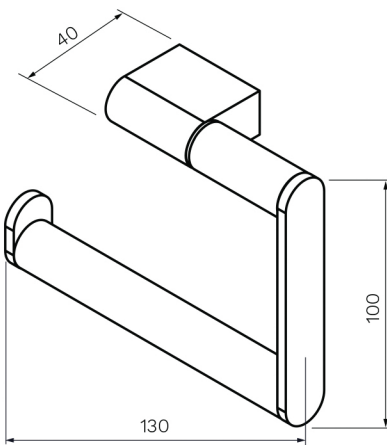

## L'Hotel Toilet Roll Holder

**Product Code: NE026**

Made from solid brass the contemporary curves and clean lines of the L'Hotel collection provide both a durable and a practical solution for your bathroom.

Polished  
Chrome

- Colour & Finish** — Chrome Polished
- Material** — Brass
- Dimensions** — 130 x 40 x 100mm
- Fixings** — Dual Fixings
- Warranty** — 15 Years (Conditions Apply)

PARISI

## L'Hotel Toilet Roll Holder (Left)

**Product Code: NE026.L**

Made from solid brass the contemporary curves and clean lines of the L'Hotel collection provide both a durable and a practical solution for your bathroom.

  
Polished  
Chrome

<b>Colour &amp; Finish</b>	— Chrome Polished
<b>Material</b>	— Brass
<b>Dimensions</b>	— 130 x 40 x 100mm
<b>Fixings</b>	— Dual Fixings
<b>Warranty</b>	— 15 Years (Conditions Apply)