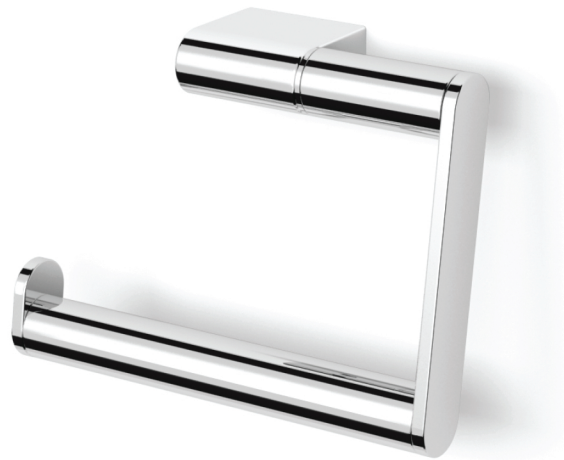

## L'Hotel Toilet Roll Holder

**Product Code: NE026**

Made from solid brass the contemporary curves and clean lines of the L'Hotel collection provide both a durable and a practical solution for your bathroom.

Polished  
Chrome

- Colour & Finish** — Chrome Polished
- Material** — Brass
- Dimensions** — 130 x 40 x 100mm
- Fixings** — Dual Fixings
- Warranty** — 15 Years (Conditions Apply)

PARISI

## L'Hotel Toilet Roll Holder (Left)

**Product Code: NE026.L**

Made from solid brass the contemporary curves and clean lines of the L'Hotel collection provide both a durable and a practical solution for your bathroom.

  
Polished  
Chrome

<b>Colour &amp; Finish</b>	— Chrome Polished
<b>Material</b>	— Brass
<b>Dimensions</b>	— 130 x 40 x 100mm
<b>Fixings</b>	— Dual Fixings
<b>Warranty</b>	— 15 Years (Conditions Apply)