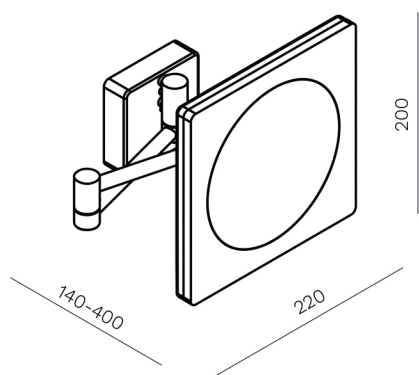

L'Hotel Square Magnifying Mirror with Light

Product Code: NE734

●
Polished
Chrome

Colour & Finish	—	Chrome Polished
Material	—	Brass, ABS
Dimensions	—	220 x 140 (extends to 400mm) x 200mm
Function	—	Extendable with Swivel Mirror
Features	—	Integral switch, LED Rim Lighting, 3x Magnification
IP Rating	—	IP 44 (Suitable for above basins)
Warranty	—	1 year (Conditions Apply)

Installation note:
Hardwire 240v

PARISI