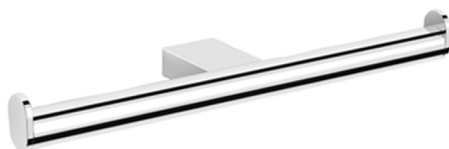

PARISI

L'Hotel Double Toilet Roll Holder NE026D

Features:

- Dual fixing points
- Chrome plated brass construction
- Contemporary curves and clean lines
- A durable and a practical solution for your bathroom

Finish:

Chrome

Dimensions:

W296 x D72 x H32mm