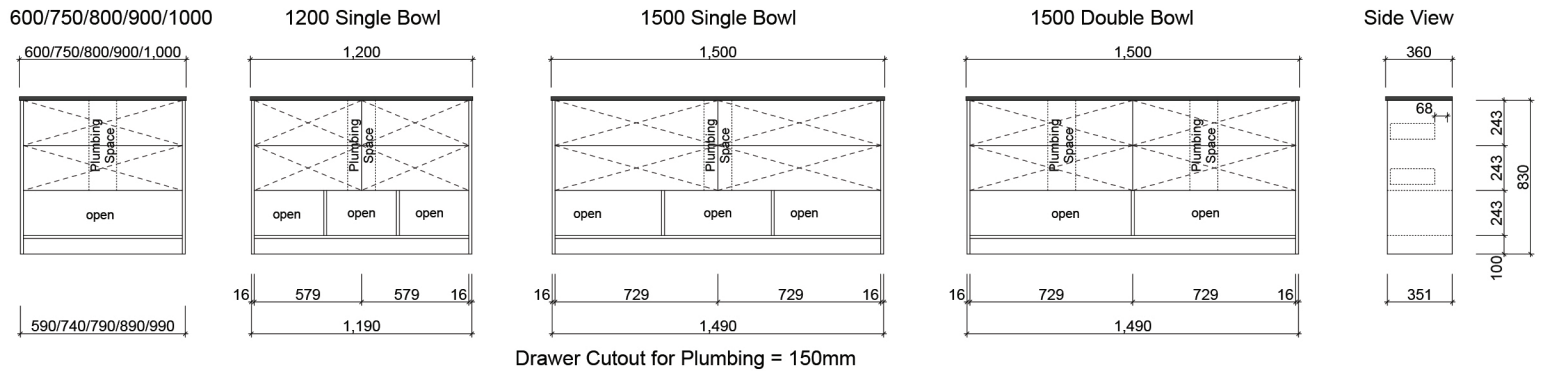

KARLIE

Wall Hung

Floor Standing

Waste size: Acrylic = 40mm, Ceramic = 32mm, Sculptured Marble = 32mm
 Note: Where left or right hand options are available please specify or else cabinets will be supplied as per these drawings. All vanity top and basin sizes are nominal only. E&OE