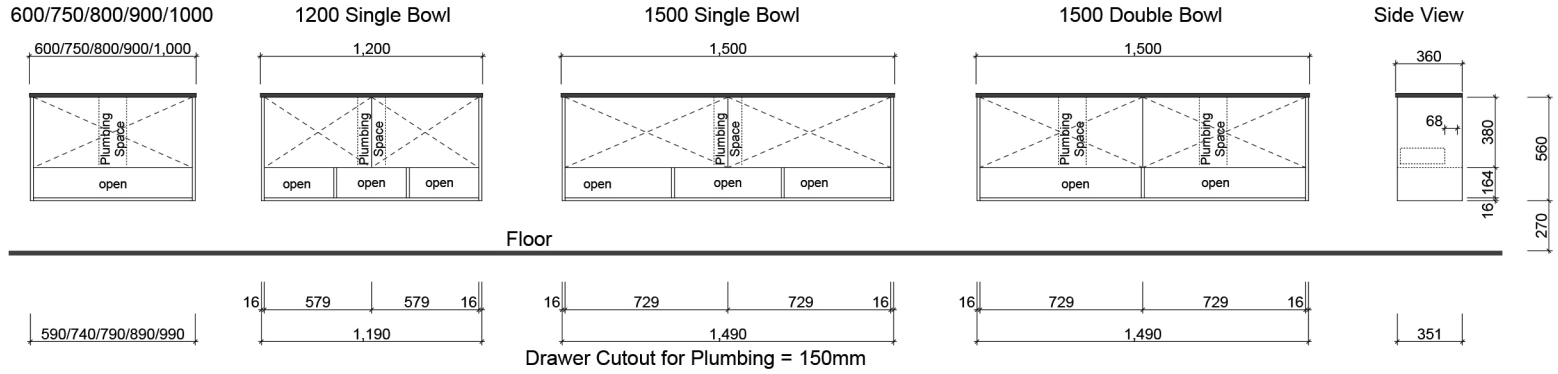

KARLIE

Wall Hung

Floor Standing

Waste size: Acrylic = 40mm, Ceramic = 32mm, Sculptured Marble = 32mm
 Note: Where left or right hand options are available please specify or else cabinets will be supplied as per these drawings. All vanity top and basin sizes are nominal only. E&OE