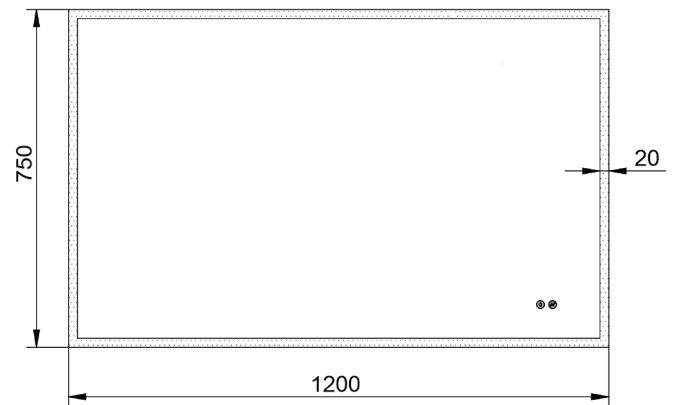

Features

LED Lighting	✓
Demister	✓
Copper Free Mirror	✓
Adjustable Colour Temperature	✓

WARRANTY

5 years

*Conditions apply