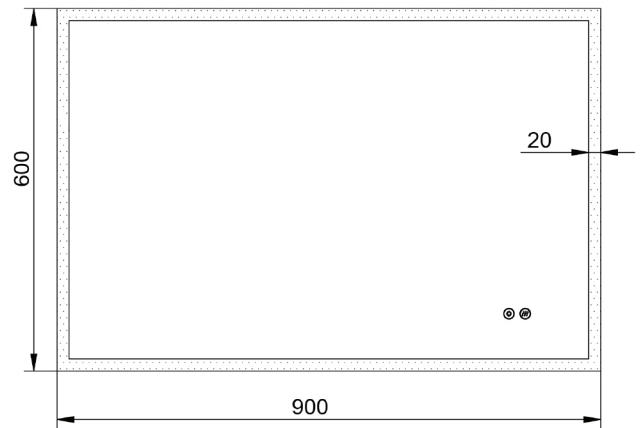

KARA 900

RKA90

Size (mm):

Width	900
Height	600
Depth	40

Orientation:

Horizontal / Vertical

Features

LED Lighting	✓
Demister	✓
Copper Free Mirror	✓
Adjustable Colour Temperature	✓

WARRANTY

5 years

*Conditions apply

KARA 1200

RKA120

Size (mm):

Width	1200
Height	750
Depth	40

Orientation: