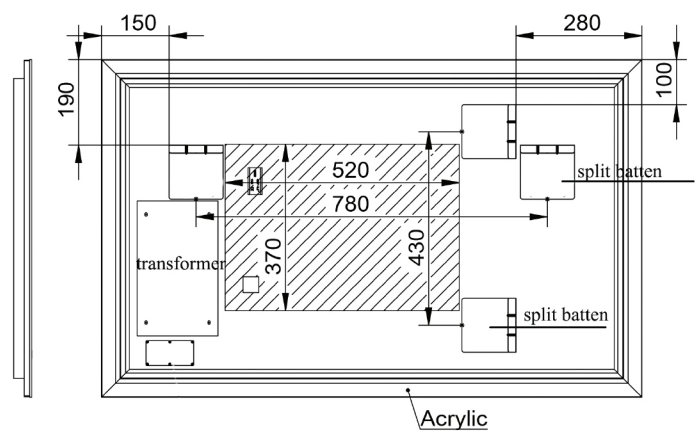

Features

LED Lighting	✓
Demister	✓
Copper Free Mirror	✓
Adjustable Colour Temperature	✓

WARRANTY

5 years

*Conditions apply