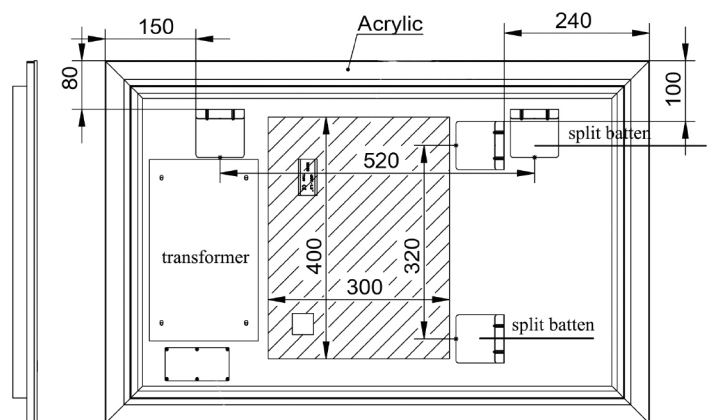

KARA 900

RKA90

Size (mm):

Width	900
Height	600
Depth	40

Orientation:

Horizontal / Vertical

Features

LED Lighting	✓
Demister	✓
Copper Free Mirror	✓
Adjustable Colour Temperature	✓

WARRANTY

5 years

*Conditions apply

KARA 1200

RKA120

Size (mm):

Width	1200
Height	750
Depth	40

Orientation: