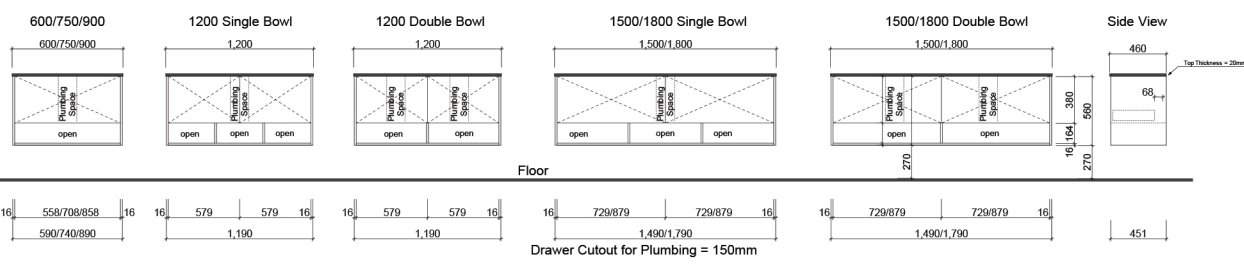

KANSAS

Wall Hung - Tempo Top

Wall Hung

Floor Standing - Tempo Top

Floor Standing

Waste size: Acrylic = 40mm, Ceramic = 32mm, Sculptured Marble = 32mm
Note: Where left or right hand options are available please specify or else cabinets will be supplied as per these drawings. All vanity top and basin sizes are nominal only. E&OE