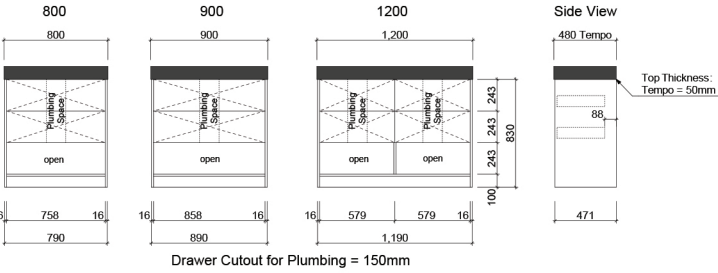

KANSAS

Wall Hung - Tempo Top

Wall Hung

Floor Standing - Tempo Top

Floor Standing

Waste size: Acrylic = 40mm, Ceramic = 32mm, Sculptured Marble = 32mm
Note: Where left or right hand options are available please specify or else cabinets will be supplied as per these drawings. All vanity top and basin sizes are nominal only. E&OE