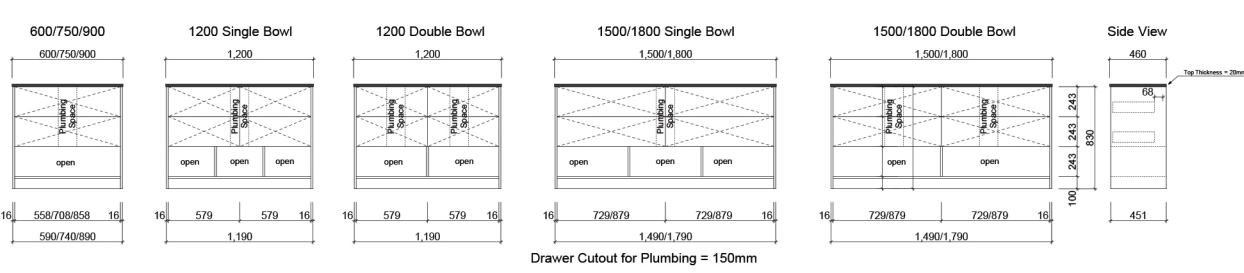

KANSAS

Wall Hung - Tempo Top

Wall Hung

Floor Standing - Tempo Top

Floor Standing

Waste size: Acrylic = 40mm, Ceramic = 32mm, Sculptured Marble = 32mm
Note: Where left or right hand options are available please specify or else cabinets will be supplied as per these drawings. All vanity top and basin sizes are nominal only. E&OE