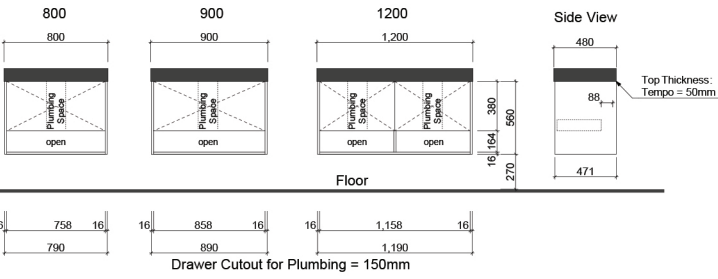

KANSAS

Wall Hung - Tempo Top

Wall Hung

Floor Standing - Tempo Top

Floor Standing

Waste size: Acrylic = 40mm, Ceramic = 32mm, Sculptured Marble = 32mm
Note: Where left or right hand options are available please specify or else cabinets will be supplied as per these drawings. All vanity top and basin sizes are nominal only. E&OE