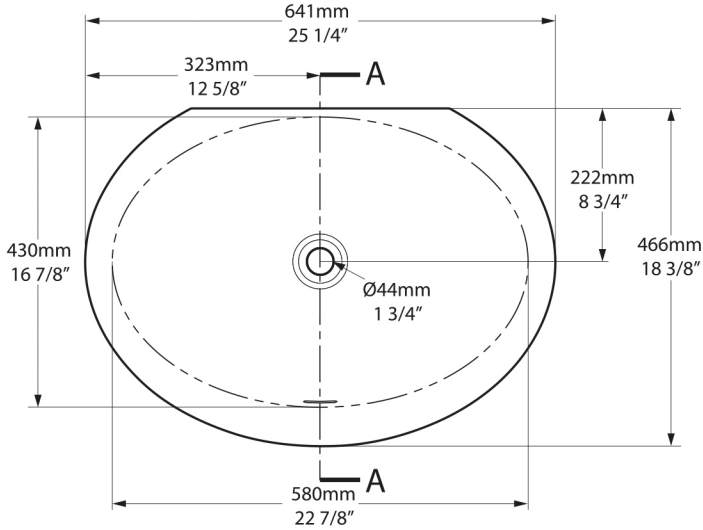

Kaali 65

UB-KAA-65-IO

Top view

Side view

Front view

Section AA

*All measurements subject to +/-5% tolerance