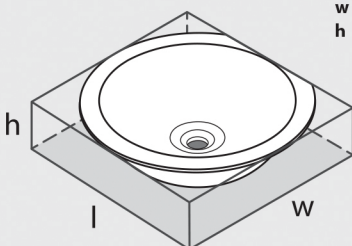

UB-KAA-48-IO

Top view

Side view

Front view

Section AA

*All measurements subject to +/-5% tolerance

l = 475mm / 18³/₄"
w = 453mm / 17⁷/₈"
h = 136mm / 5³/₈"