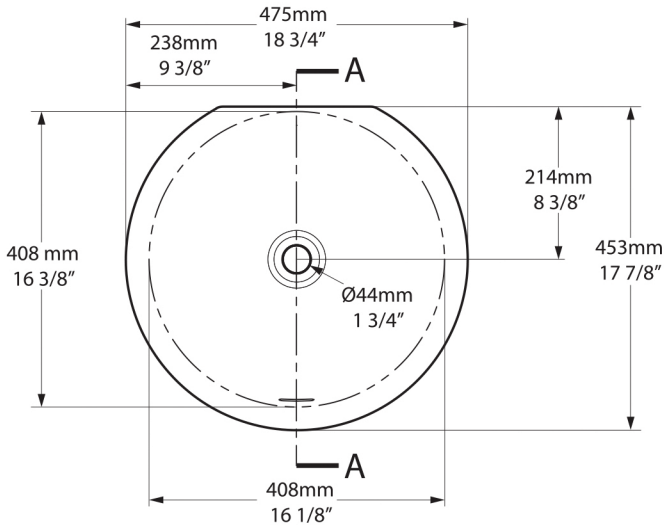

UB-KAA-48-IO

Top view

Side view

Front view

Section AA

*All measurements subject to +/-5% tolerance

l = 475mm / 18³/₄"
w = 453mm / 17⁷/₈"
h = 136mm / 5³/₈"