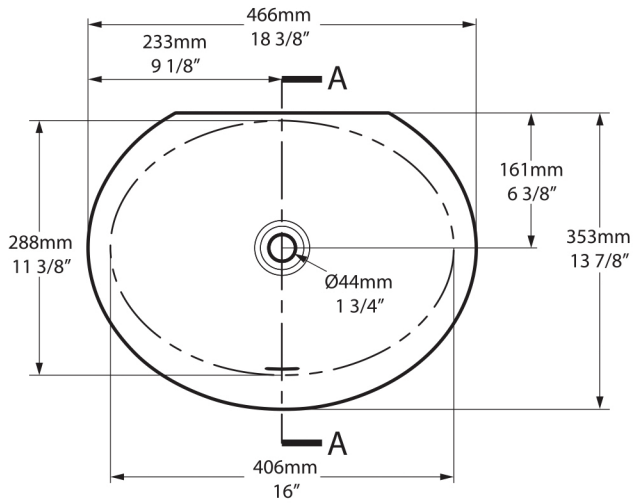

# Kaali 46

UB-KAA-46-IO

Top view

Side view

Front view

Section AA

\*All measurements subject to +/-5% tolerance