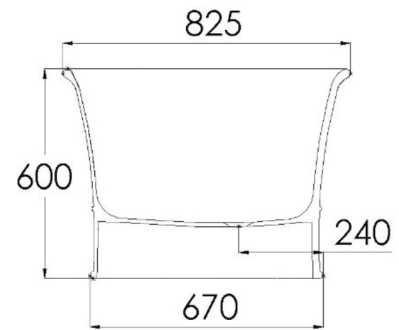

DADO

TIMELESS LUXURY

ENDURING QUALITY

Just
BATHROOMWARE

JULIA BATHTUB | SMB049

1530x825x600mm

Product Specification

Product Code: SMB049

- Size: 1530x825x600mm
- Waste to floor: 130mm
- Rim width: 10-15mm
- Waste diameter: 50mm
- Overflow: Without
- Weight: 75kg
- Water capacity: 300L
- Colour: Pearl White
- Finish: Matt/gloss
- Tap holes: None
- Packing dimensions: 1600x880x750mm
- Shipping mass: 120kg
- Warranty: Lifetime – 25 years
- Material: DADOquartz – scratch and abrasion resistant
- Matching basin: Julia basin