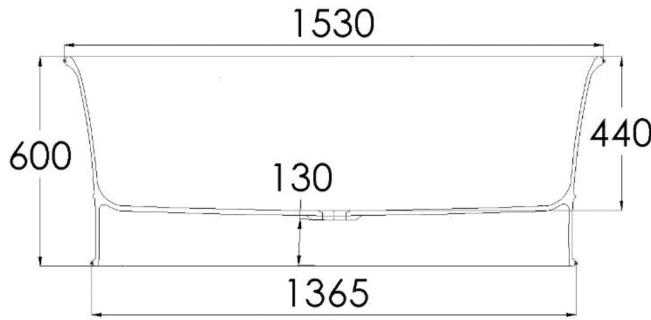

DADO

TIMELESS LUXURY

ENDURING QUALITY

Just
BATHROOMWARE

JULIA BATHTUB | SMB049

1530x825x600mm

Product Specification

Product Code: SMB049

- Size: 1530x825x600mm
- Waste to floor: 130mm
- Rim width: 10-15mm
- Waste diameter: 50mm
- Overflow: Without
- Weight: 75kg
- Water capacity: 300L
- Colour: Pearl White
- Finish: Matt/gloss
- Tap holes: None
- Packing dimensions: 1600x880x750mm
- Shipping mass: 120kg
- Warranty: Lifetime – 25 years
- Material: DADOquartz – scratch and abrasion resistant
- Matching basin: Julia basin