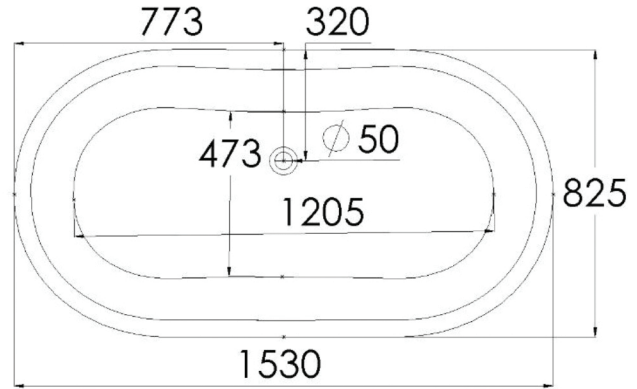

DADO

TIMELESS LUXURY

ENDURING QUALITY

Just
BATHROOMWARE

JULIA BATHTUB | SMB049

1530x825x600mm

Product Specification

Product Code: SMB049

- Size: 1530x825x600mm
- Waste to floor: 130mm
- Rim width: 10-15mm
- Waste diameter: 50mm
- Overflow: Without
- Weight: 75kg
- Water capacity: 300L
- Colour: Pearl White
- Finish: Matt/gloss
- Tap holes: None
- Packing dimensions: 1600x880x750mm
- Shipping mass: 120kg
- Warranty: Lifetime – 25 years
- Material: DADOquartz – scratch and abrasion resistant
- Matching basin: Julia basin