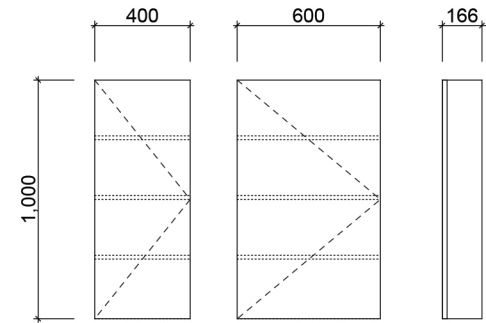

SHAVERS

Jazz

NOTE: When ordering please specify hinge side.

Waste size: Acrylic = 40mm, Ceramic = 32mm, Sculptured Marble = 32mm
Note: Where left or right hand options are available please specify or else cabinets will be supplied as per these drawings. All vanity top and basin sizes are nominal only. E&OE