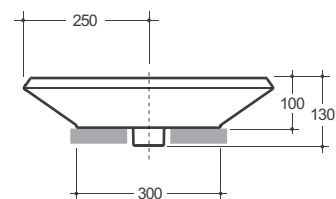

Manufactured by