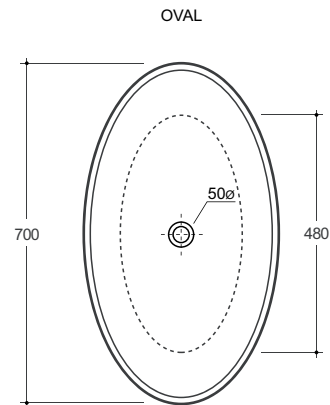

Code Oval: AC 910

Code Play: AC 920

Tap Hole options

No tap hole only.

Waste Outlet

40mm standard plug & waste to be ordered separately (see technical data sheets 2.80.0 for options).

Bowl Capacity

8 litres.

Colour

White only

Packing Details

Oval - 9kg. Play - 8kg. Supplied in one carton.

Manufactured by