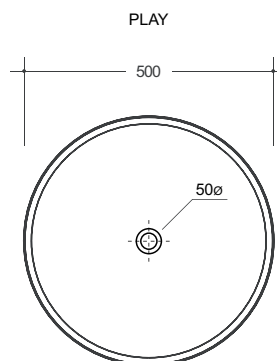

Code Oval: AC 910

Code Play: AC 920

Tap Hole options

No tap hole only.

Waste Outlet

40mm standard plug & waste to be ordered separately (see technical data sheets 2.80.0 for options).

Bowl Capacity

8 litres.

Overflow

N/A.

Fixing / Brackets

N/A.

Installation Instructions

It is recommended that the basin be installed using a flexible sealant. (Epoxy type glues must not be used. To do so may void product warranty). For ease of cleaning it is suggested that the minimum distance between the wall and the rear of the basin be 50mm.

Colour

White only

Packing Details

Oval - 9kg. Play - 8kg. Supplied in one carton.

Manufactured by