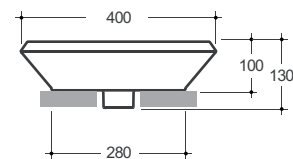

Manufactured by