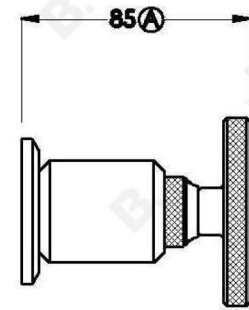

INDUSTRICA WALL TAPS WITH CROSS HANDLES

1.6749.00.2.XX

PRODUCT DIMENSIONS:

Front view:

Side view:

Top view: