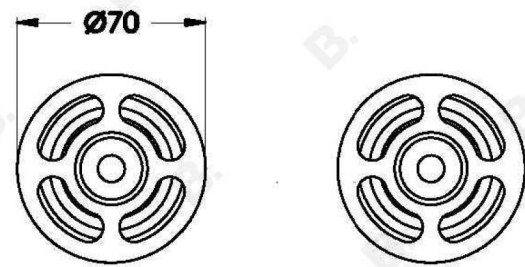

INDUSTRICA WALL TAPS WITH CROSS HANDLES

1.6749.00.2.XX

PRODUCT DIMENSIONS:

Front view:

Side view:

Top view: