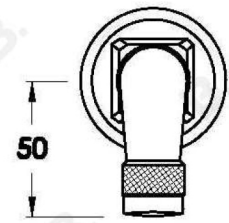

INDUSTRICA WALL SPOUT

1.6706.30.0.XX

1.6706.40.0.XX: Flow controlled variant

PRODUCT DIMENSIONS:

Front view:

Side view:

Top view: