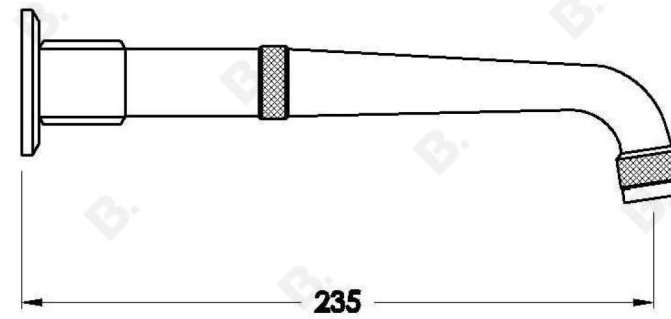

INDUSTRICA WALL SPOUT

1.6706.30.0.XX

1.6706.40.0.XX: Flow controlled variant

PRODUCT DIMENSIONS:

Front view:

Side view:

Top view: