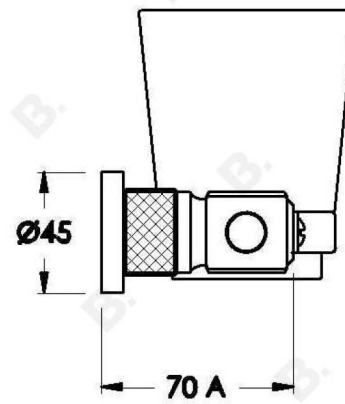

INDUSTRICA TUMBLER HOLDER

1.6754.00.0.XX

PRODUCT DIMENSIONS:

Front view:

Side view:

Top view: