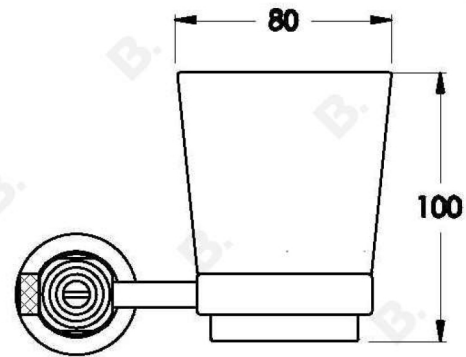

INDUSTRICA TUMBLER HOLDER

1.6754.00.0.XX

PRODUCT DIMENSIONS:

Front view:

Side view:

Top view: