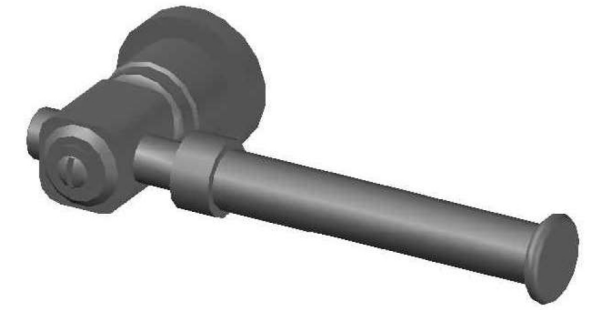

INDUSTRICA TOILET ROLL HOLDER

1.6761.00.0.XX

PRODUCT DIMENSIONS:

Front view:

Side view:

Top view: