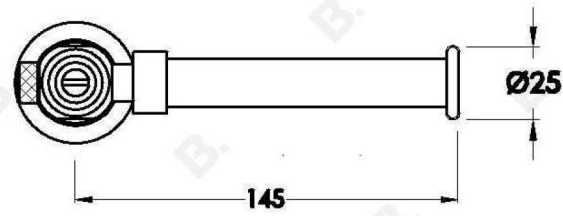

INDUSTRICA TOILET ROLL HOLDER

1.6761.00.0.XX

PRODUCT DIMENSIONS:

Front view:

Side view:

Top view: