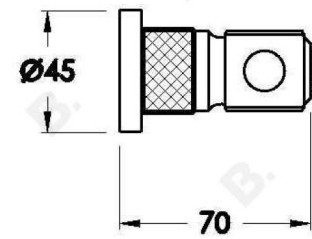

INDUSTRICA TOILET ROLL HOLDER

1.6761.00.0.XX

PRODUCT DIMENSIONS:

Front view:

Side view:

Top view: