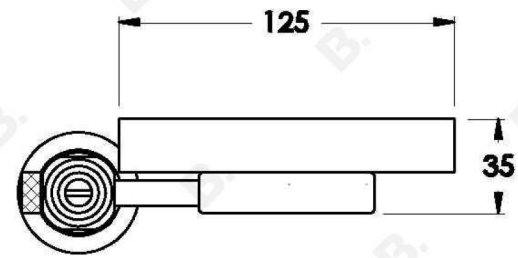

INDUSTRICA SOAP HOLDER

1.6752.00.0.XX

PRODUCT DIMENSIONS:

Front view:

Side view:

Top view: