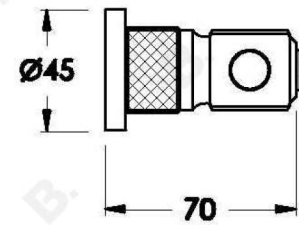

INDUSTRICA SOAP HOLDER

1.6752.00.0.XX

PRODUCT DIMENSIONS:

Front view:

Side view:

Top view: