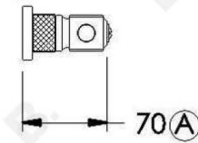

INDUSTRICA TOWEL RAIL 600MM

1.6755.60.0.XX

PRODUCT DIMENSIONS:

Front view:

Side view:

Top view:

INDUSTRICA TOWEL RAIL 900MM

1.6755.90.0.XX

PRODUCT DIMENSIONS:

Front view:

Side view:

Top view: