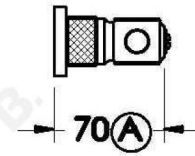

INDUSTRICA TOWEL RAIL 600MM

1.6755.60.0.XX

PRODUCT DIMENSIONS:

Front view:

Side view:

Top view:

INDUSTRICA TOWEL RAIL 900MM

1.6755.90.0.XX

PRODUCT DIMENSIONS:

Front view:

Side view:

Top view: