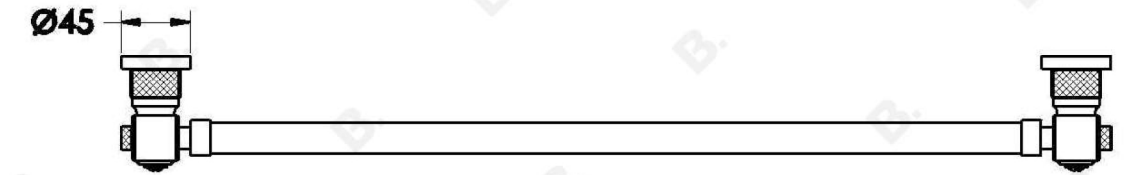

INDUSTRICA TOWEL RAIL 600MM

1.6755.60.0.XX

PRODUCT DIMENSIONS:

Front view:

Side view:

Top view:

INDUSTRICA TOWEL RAIL 900MM

1.6755.90.0.XX

PRODUCT DIMENSIONS:

Front view:

Side view:

Top view: