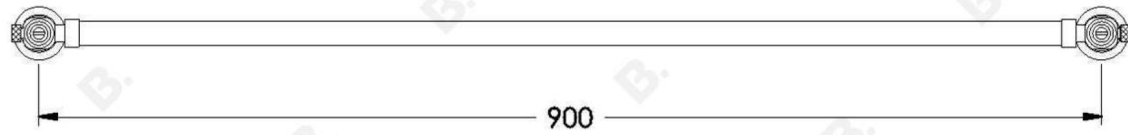

INDUSTRICA TOWEL RAIL 600MM

1.6755.60.0.XX

PRODUCT DIMENSIONS:

Front view:

Side view:

Top view:

INDUSTRICA TOWEL RAIL 900MM

1.6755.90.0.XX

PRODUCT DIMENSIONS:

Front view:

Side view:

Top view: