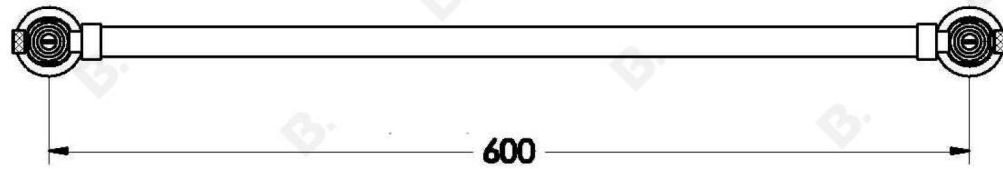

INDUSTRICA TOWEL RAIL 600MM

1.6755.60.0.XX

PRODUCT DIMENSIONS:

Front view:

Side view:

Top view:

INDUSTRICA TOWEL RAIL 900MM

1.6755.90.0.XX

PRODUCT DIMENSIONS:

Front view:

Side view:

Top view: