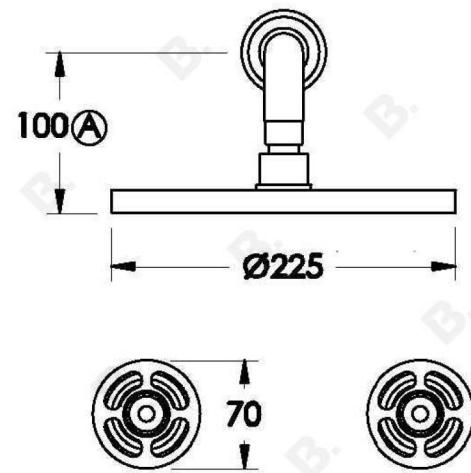

## INDUSTRICA SHOWER SET WITH CROSS HANDLES

1.6711.00.2.XX

### PRODUCT DIMENSIONS:

Front view:

Side view:

Top view: