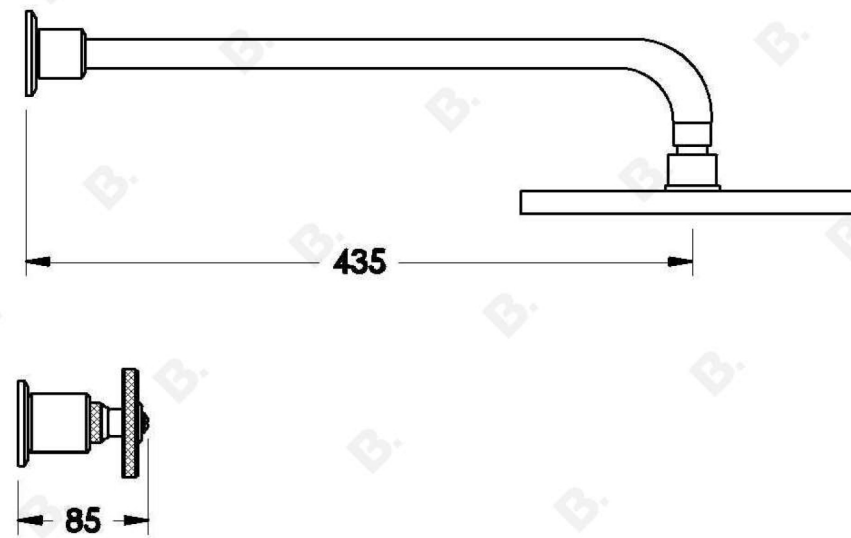

## INDUSTRICA SHOWER SET WITH CROSS HANDLES

1.6711.00.2.XX

### PRODUCT DIMENSIONS:

Front view:

Side view:

Top view: