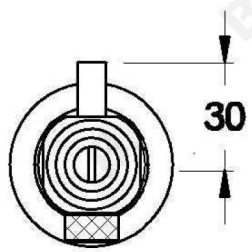

INDUSTRICA ROBE HOOK

1.6763.00.0.XX

PRODUCT DIMENSIONS:

Front view:

Side view:

Top view: