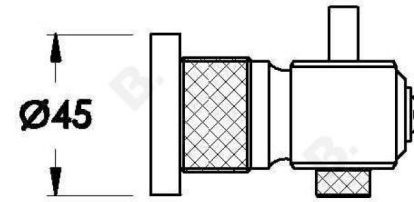

INDUSTRICA ROBE HOOK

1.6763.00.0.XX

PRODUCT DIMENSIONS:

Front view:

Side view:

Top view: