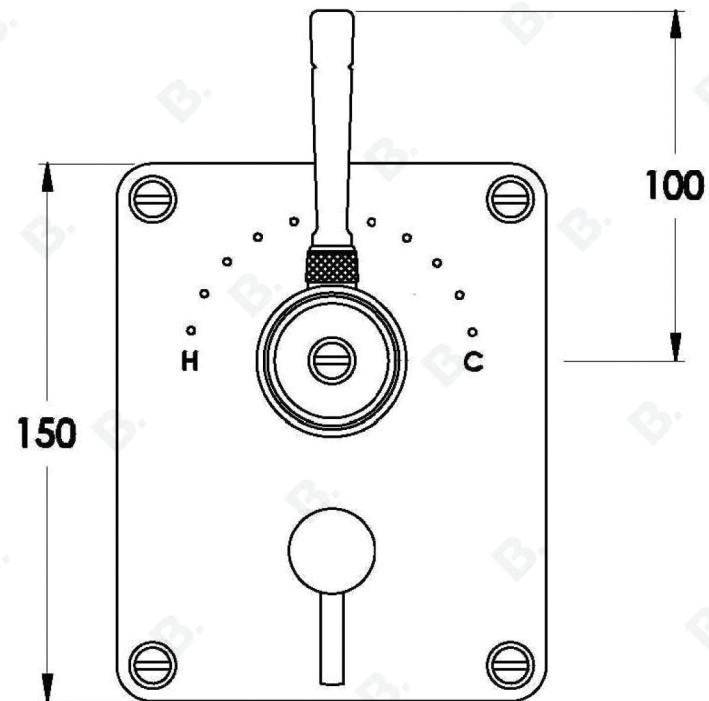

## INDUSTRICA WALL MIXER DIVERTER WITH METAL LEVER

1.6748.05.0.XX

### PRODUCT DIMENSIONS:

Front view:

Side view:

Top view: