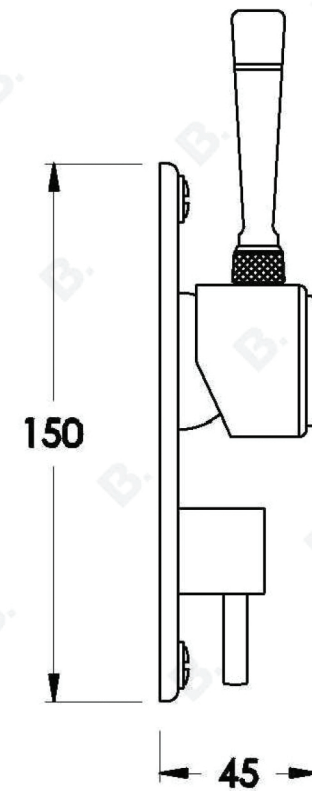

## INDUSTRICA WALL MIXER DIVERTER WITH METAL LEVER

1.6748.05.0.XX

### PRODUCT DIMENSIONS:

Front view:

Side view:

Top view: